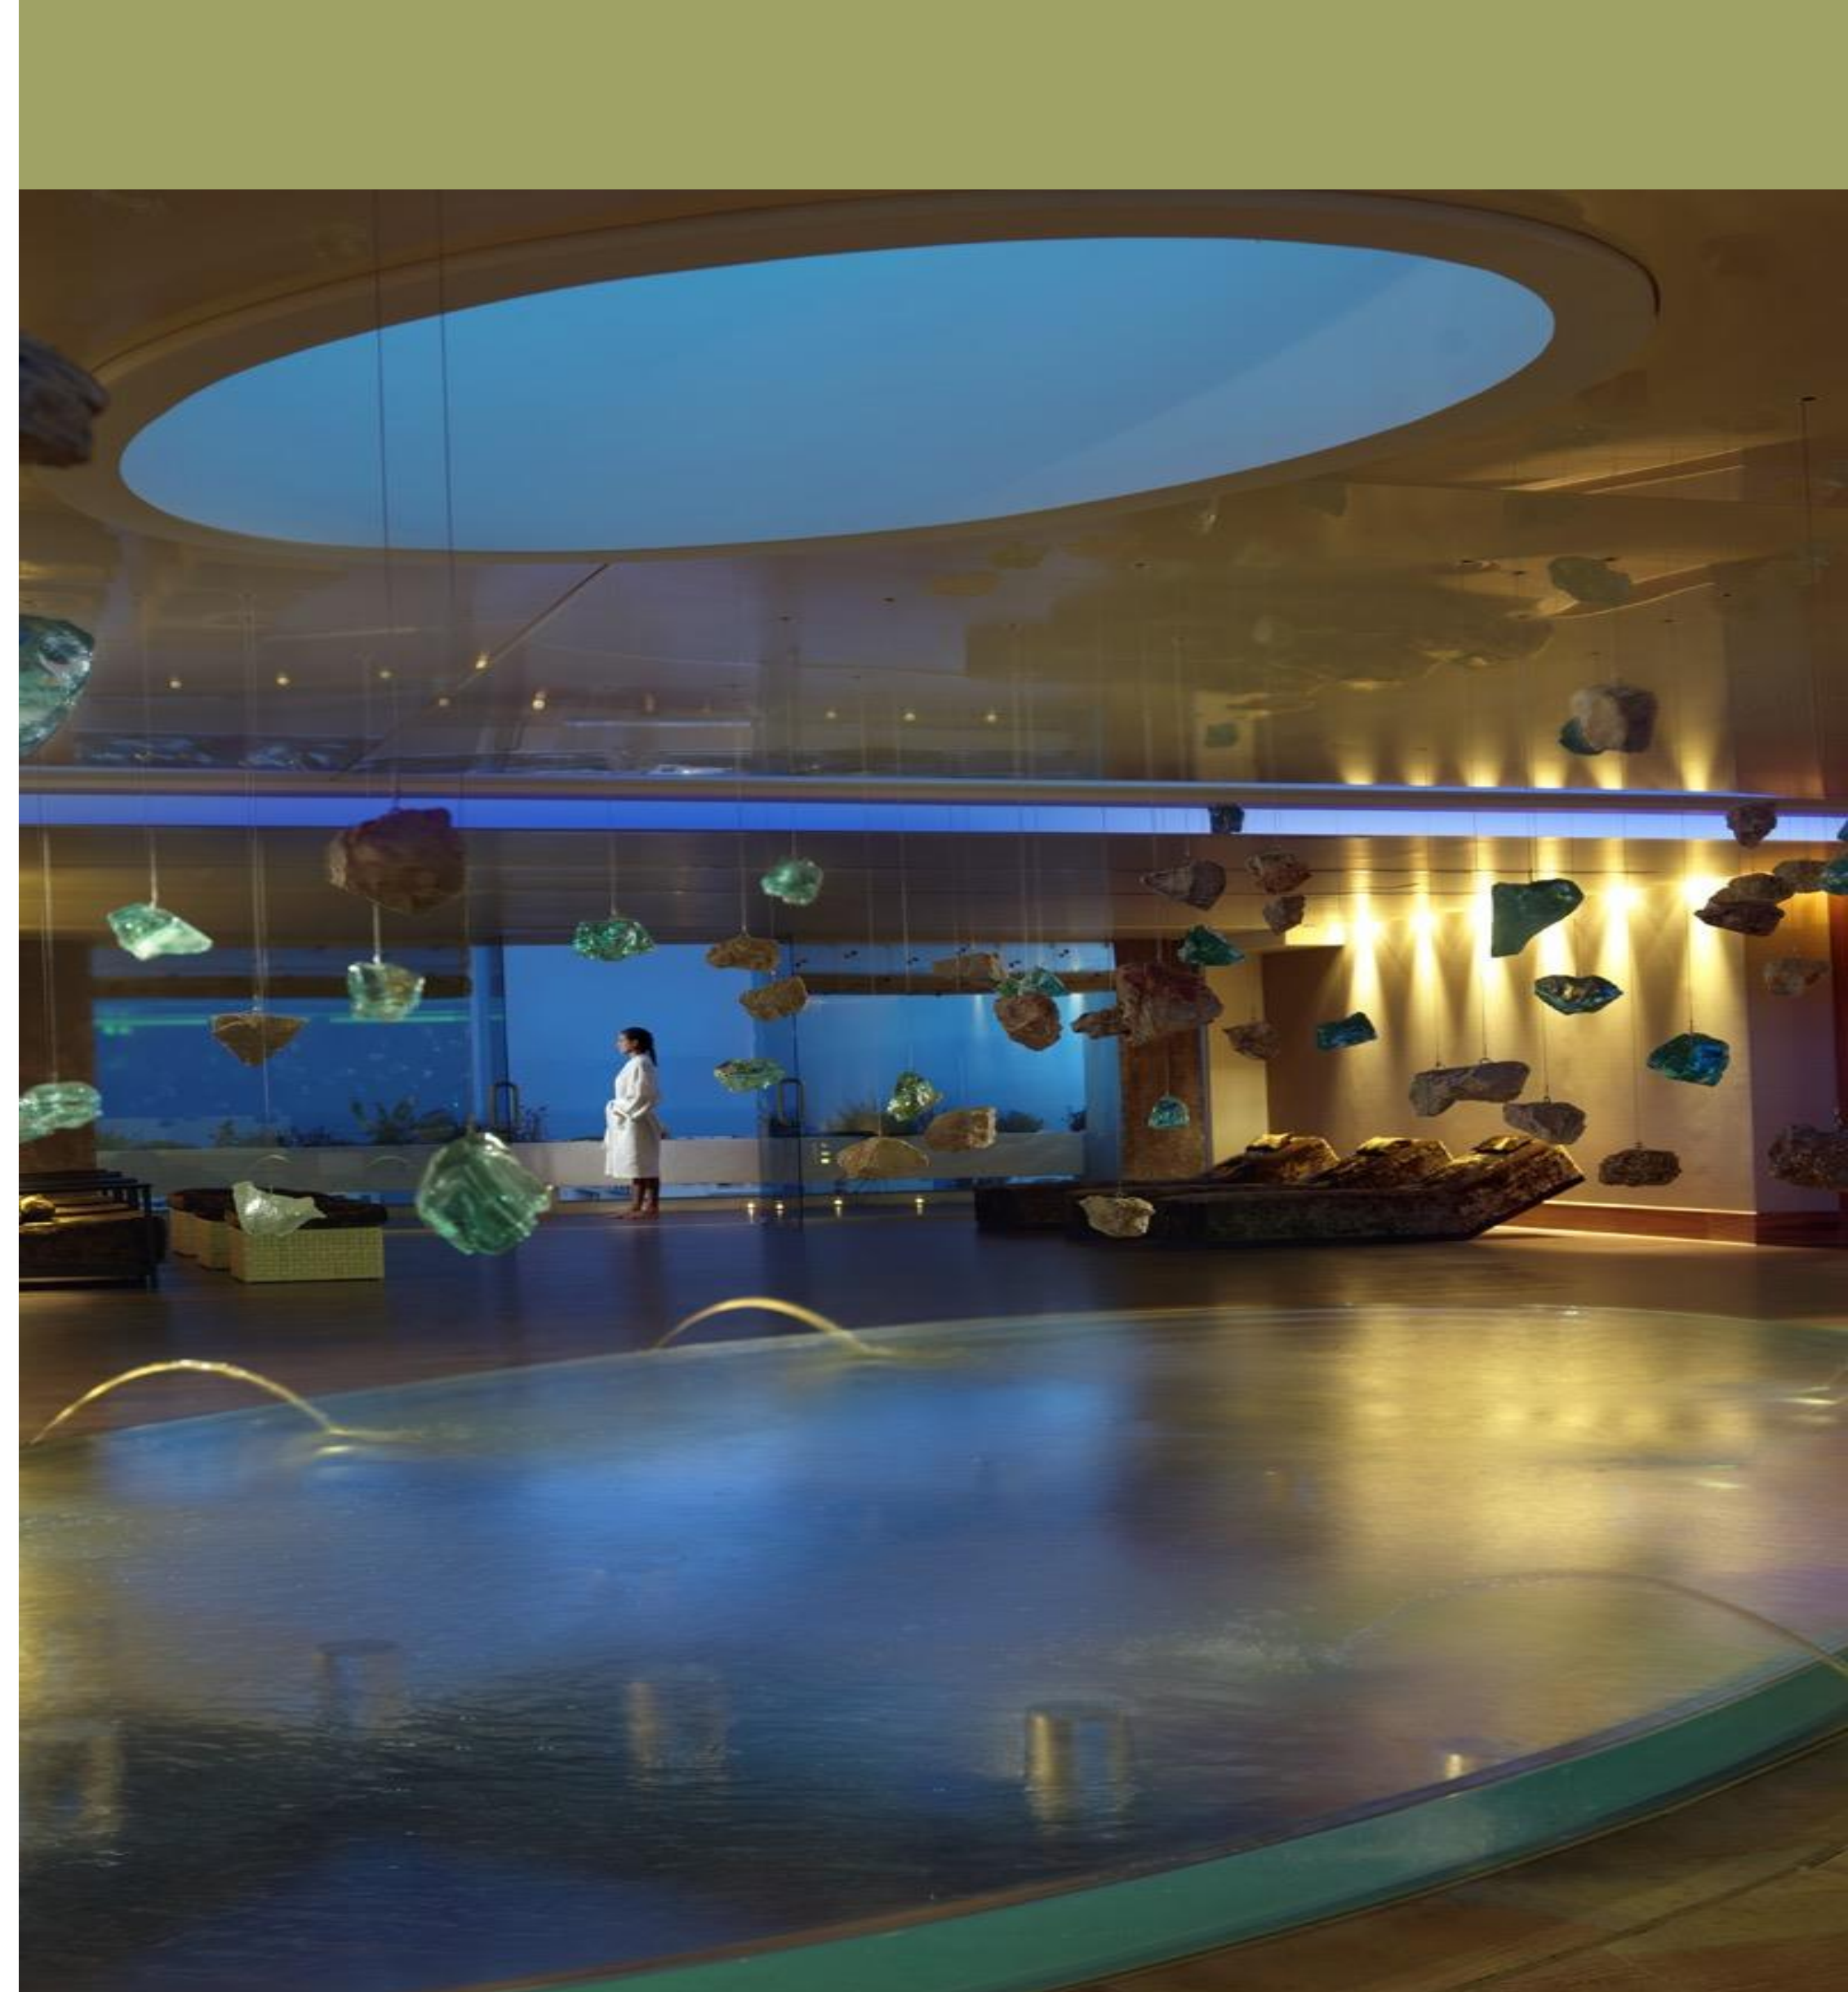

Special Six Senses Spa Benefits:

- **2 x complimentary Integrative wellness screenings with a Six Senses Practitioner** (only for adults over 18 years old)
- **4 x Signature massages - 30 minutes each**

Special Discounts:

- **10% off accommodation at all hotels of the elounda S.A. HOTELS & RESORTS**
- **10% off in all restaurants and bars at elounda S.A. HOTELS & RESORTS**
- **20% off spa treatments and wellness services** (not applicable to packages or seasonal offers)
- **10% off personalized wellness programs**
- **10% off spa retail items, on hairdresser and stores at porto elounda GOLF & SPA RESORT**
- **20% off on elounda S.A. HOTELS & RESORTS yacht charters**
- **10% off in water sports, soccer school camp, golf classes and crèche**
- **20% off water park, when booked on private basis**
- **50% off on Elounda tennis courts use and golf green fees**

*for more and/or older persons kindly contact us for a tailor-made fee quotation