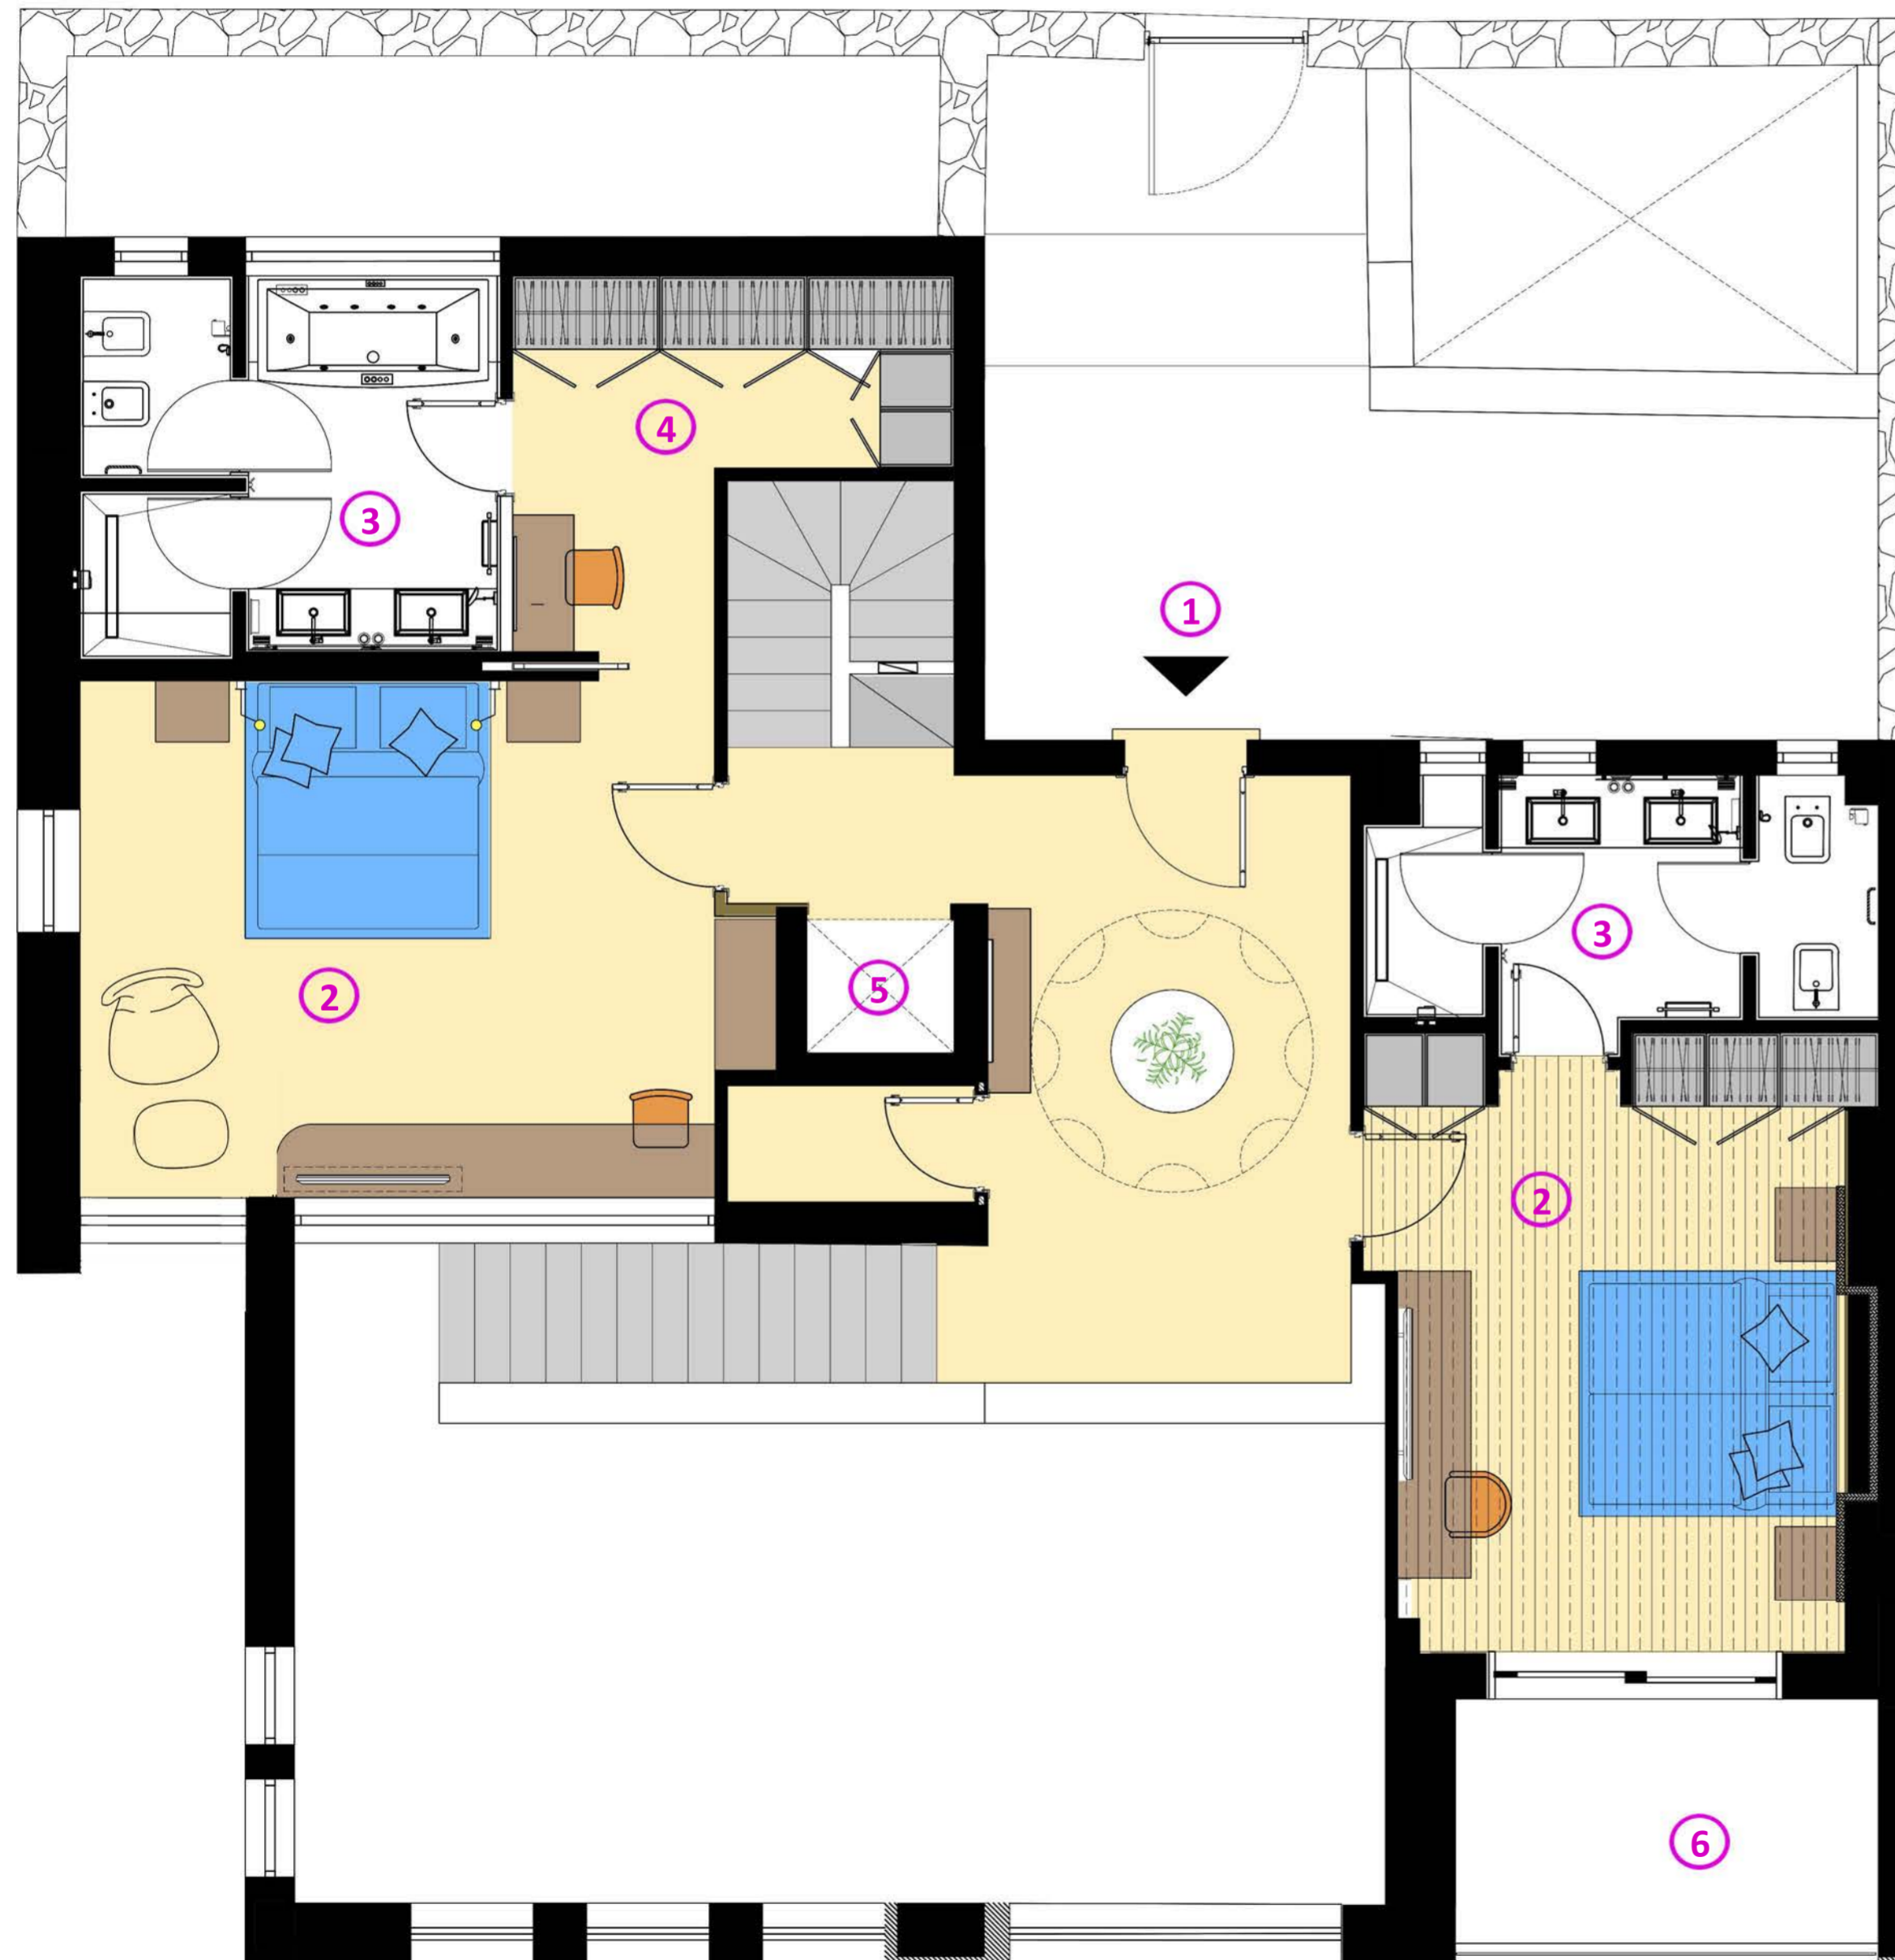

PENINSULA DIAMOND RESIDENCES  
with private pool

GROUND FLOOR

1. MASTER BEDROOM
2. BATHROOM
3. BEDROOM
4. GUEST BATHROOM
5. LAUNDRY
6. ELEVATOR
7. KITCHEN
8. DINING SMALL
9. DINING MAIN
10. LIVING ROOM
11. VERANDAH
12. PRIVATE SWIMMING POOL

INDOOR SPACE=220m<sup>2</sup>  
OUTDOOR SPACE=245m<sup>2</sup>

TO HOTELS' PRIVATE SANDY BEACH  
AT 30m. DISTANCE

PENINSULA DIAMOND RESIDENCES  
with private pool

ENTRANCE FLOOR

1. ENTRANCE
2. MASTER BEDROOM
3. BATHROOM
4. WARDROBE
5. ELEVATOR
6. VERANDAH

INDOOR SPACE=120m<sup>2</sup>  
OUTDOOR SPACE=10m<sup>2</sup>

PENINSULA DIAMOND RESIDENCES  
with private pool

LEVEL +1

1. MASTER BEDROOM
2. BATHROOM
3. ELEVATOR
4. VERANDAH
5. BUILT OUTDOOR JACUZZI
6. BUILT BAR AREA

INDOOR SPACE=65m<sup>2</sup>  
OUTDOOR SPACE=100m<sup>2</sup>