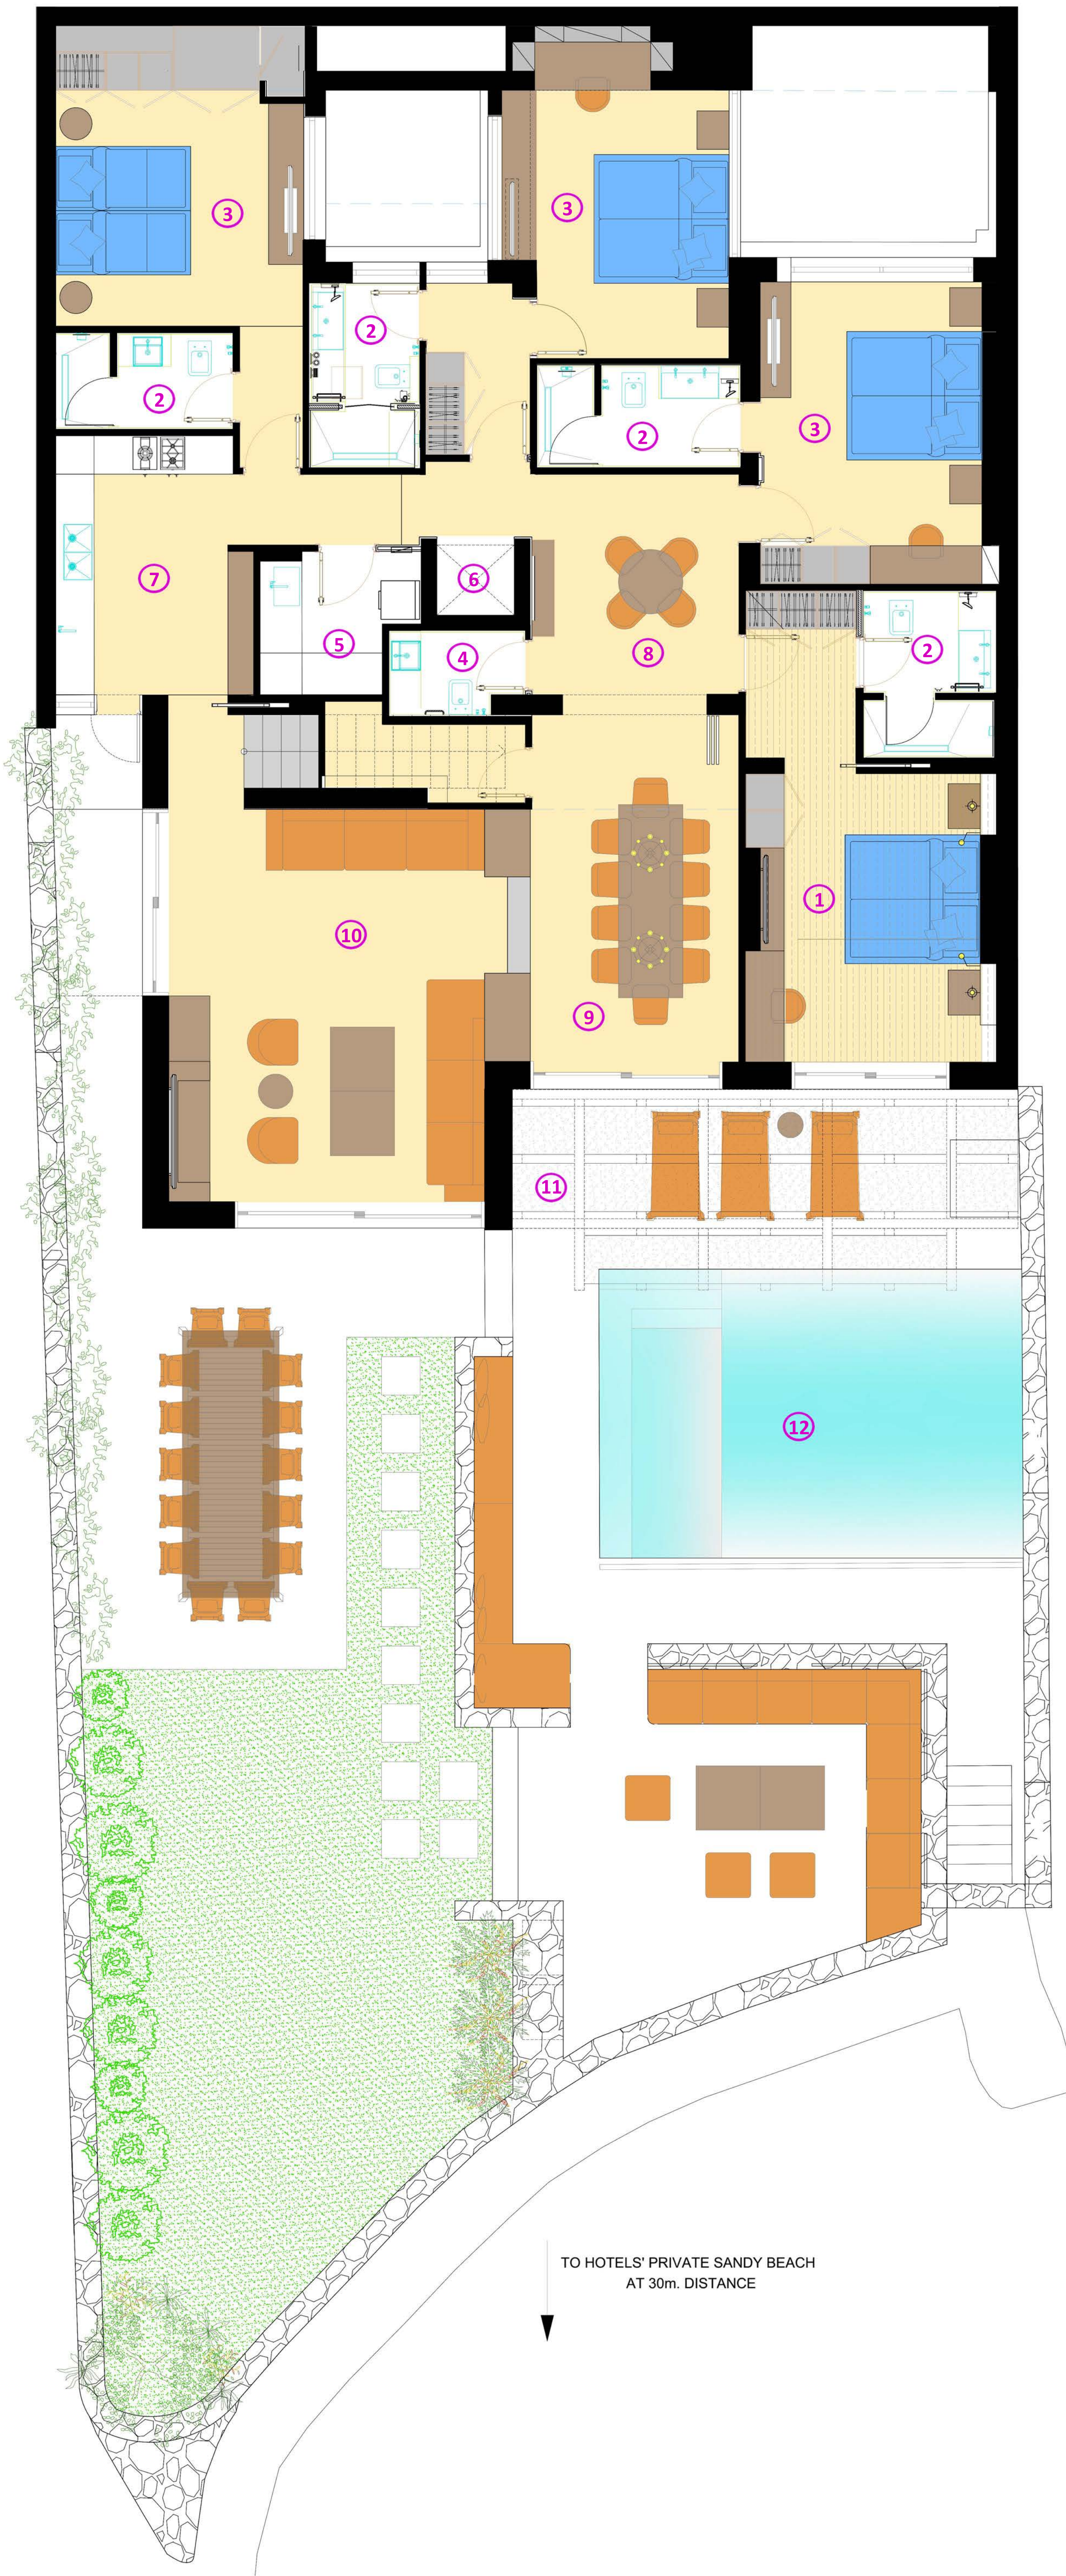

PENINSULA DIAMOND RESIDENCES  
with private pool

GROUND FLOOR

1. MASTER BEDROOM
2. BATHROOM
3. BEDROOM
4. GUEST BATHROOM
5. LAUNDRY
6. ELEVATOR
7. KITCHEN
8. DINING SMALL
9. DINING MAIN
10. LIVING ROOM
11. VERANDAH
12. PRIVATE SWIMMING POOL

INDOOR SPACE=220m<sup>2</sup>  
OUTDOOR SPACE=245m<sup>2</sup>

TO HOTELS' PRIVATE SANDY BEACH  
AT 30m. DISTANCE

PENINSULA DIAMOND RESIDENCES  
with private pool

ENTRANCE FLOOR

1. ENTRANCE
2. MASTER BEDROOM
3. BATHROOM
4. WARDROBE
5. ELEVATOR
6. VERANDAH

INDOOR SPACE=120m<sup>2</sup>  
OUTDOOR SPACE=10m<sup>2</sup>

PENINSULA DIAMOND RESIDENCES  
with private pool

LEVEL +1

1. MASTER BEDROOM
2. BATHROOM
3. ELEVATOR
4. VERANDAH
5. BUILT OUTDOOR JACUZZI
6. BUILT BAR AREA

INDOOR SPACE=65m<sup>2</sup>  
OUTDOOR SPACE=100m<sup>2</sup>