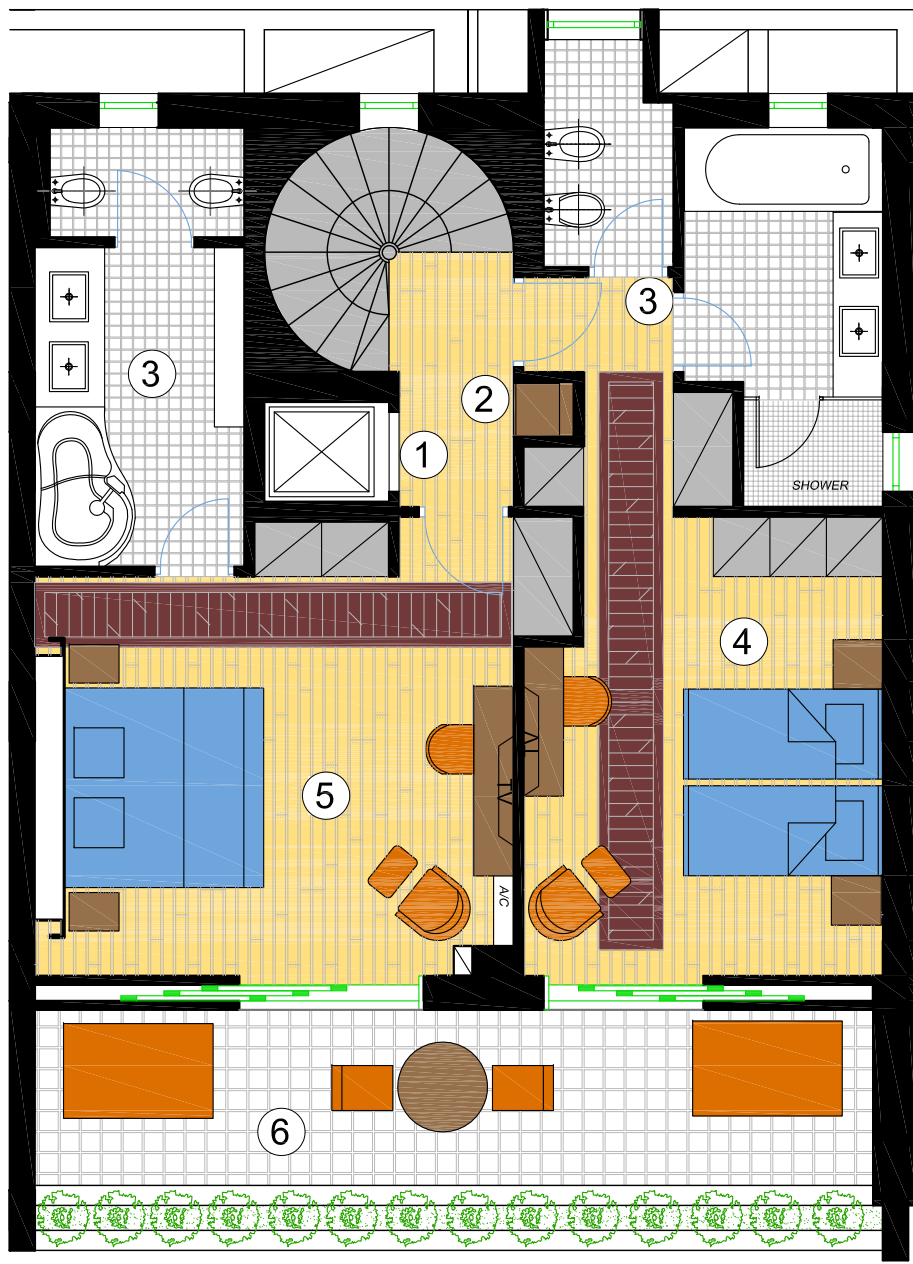

ELOUNDA PENINSULA
DIAMOND RESIDENCE - 6

5+1 BEDROOM VILLA
with PRIVATE POOLS

(SECOND FLOOR)

- 1. ELEVATOR
- 2. SERVICE BEDROOM
- 3. SERVICE BATHROOM
- 4. W.C.
- 5. STORAGE / LAUNDRY
- 6. MINI BAR
- 7. BATHROOM (2)
- 8. BEDROOM (2)
- 9. BALCONY

INDOOR SPACE(sec. floor): 115 m2
OUTDOOR SPACE(sec. floor): 10 m2

(FIRST FLOOR)

- 1. ENTRANCE
- 2. ELEVATOR
- 3. W.C.
- 4. TREATMENT ROOM
- 5. MINI BAR
- 6. GYM / SPA / RELAXATION
- 7. BATHROOM
- 8. BEDROOM
- 9. INDOOR PRIVATE SWIM. POOL (heated)

INDOOR SPACE(first floor): 160 m2
OUTDOOR SPACE(first floor): 0 m2

TOTAL INDOOR SPACE: 425 m2
TOTAL OUTDOOR SPACE: 115 m2

ELOUNDA PENINSULA
DIAMOND RESIDENCE - 6

5+1 BEDROOM VILLA
with PRIVATE POOLS

(FOURTH FLOOR)

- 1. ELEVATOR
- 2. MINI BAR
- 3. BATHROOM (2)
- 4. BEDROOM
- 5. MASTER BEDROOM
- 6. BALCONY

INDOOR SPACE(fourth floor): 75 m2
OUTDOOR SPACE(fourth floor): 20 m2

(THIRD FLOOR)

- 1. ENTRANCE
- 2. ELEVATOR
- 3. OFFICE / STUDY AREA
- 4. KITCHEN
- 5. BAR
- 6. FIREPLACE
- 7. DINING ROOM
- 8. LIVING ROOM
- 9. VERANDAH
- 10. OUTDOOR SHOWER
- 11. HOT TUB
- 12. PRIVATE SWIM. POOL (heated)