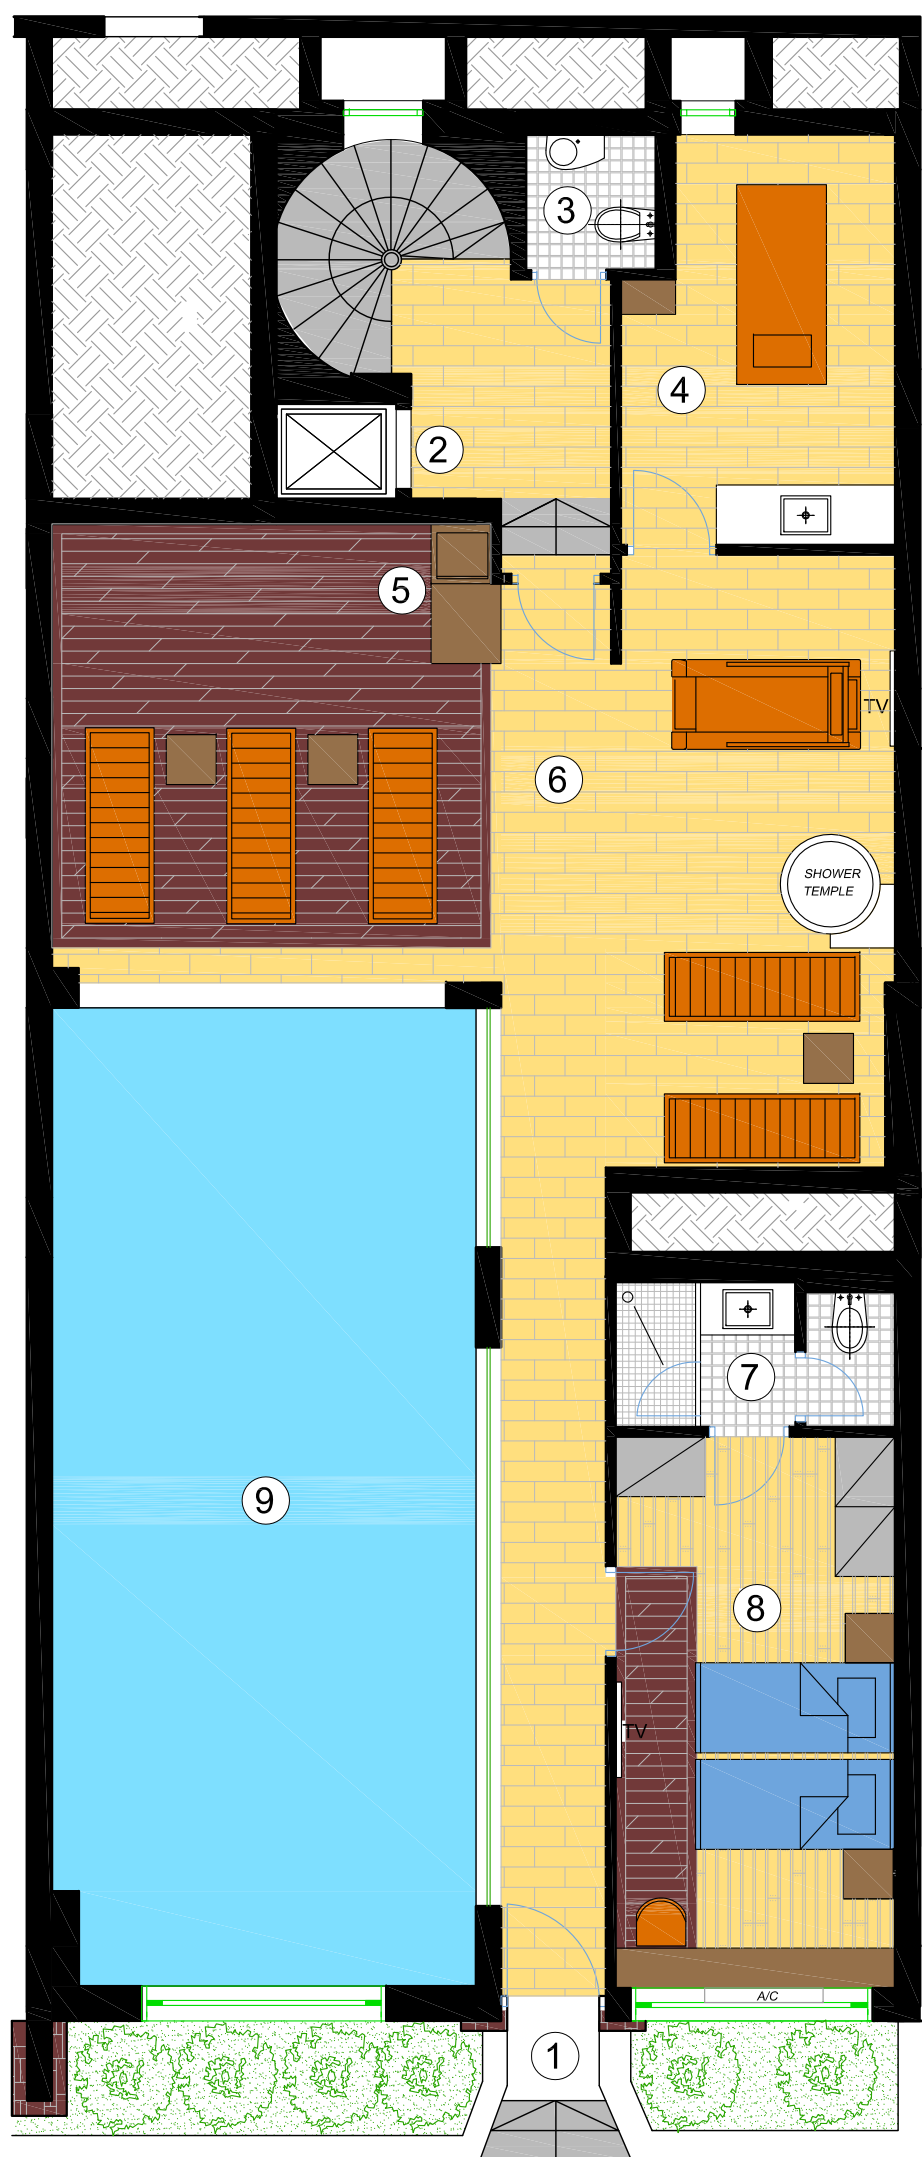

ELOUNDA PENINSULA
DIAMOND RESIDENCE - 6

5+1 BEDROOM VILLA
with PRIVATE POOLS

(SECOND FLOOR)

- 1. ELEVATOR
- 2. SERVICE BEDROOM
- 3. SERVICE BATHROOM
- 4. W.C.
- 5. STORAGE / LAUNDRY
- 6. MINI BAR
- 7. BATHROOM (2)
- 8. BEDROOM (2)
- 9. BALCONY

INDOOR SPACE(sec. floor): 115 m2
OUTDOOR SPACE(sec. floor): 10 m2

(FIRST FLOOR)

- 1. ENTRANCE
- 2. ELEVATOR
- 3. W.C.
- 4. TREATMENT ROOM
- 5. MINI BAR
- 6. GYM / SPA / RELAXATION
- 7. BATHROOM
- 8. BEDROOM
- 9. INDOOR PRIVATE SWIM. POOL (heated)

INDOOR SPACE(first floor): 160 m2
OUTDOOR SPACE(first floor): 0 m2

TOTAL INDOOR SPACE: 425 m2
TOTAL OUTDOOR SPACE: 115 m2

ELOUNDA PENINSULA
DIAMOND RESIDENCE - 6

5+1 BEDROOM VILLA
with PRIVATE POOLS

(FOURTH FLOOR)

- 1. ELEVATOR
- 2. MINI BAR
- 3. BATHROOM (2)
- 4. BEDROOM
- 5. MASTER BEDROOM
- 6. BALCONY

INDOOR SPACE(fourth floor): 75 m2
OUTDOOR SPACE(fourth floor): 20 m2

(THIRD FLOOR)

- 1. ENTRANCE
- 2. ELEVATOR
- 3. OFFICE / STUDY AREA
- 4. KITCHEN
- 5. BAR
- 6. FIREPLACE
- 7. DINING ROOM
- 8. LIVING ROOM
- 9. VERANDAH
- 10. OUTDOOR SHOWER
- 11. HOT TUB
- 12. PRIVATE SWIM. POOL (heated)