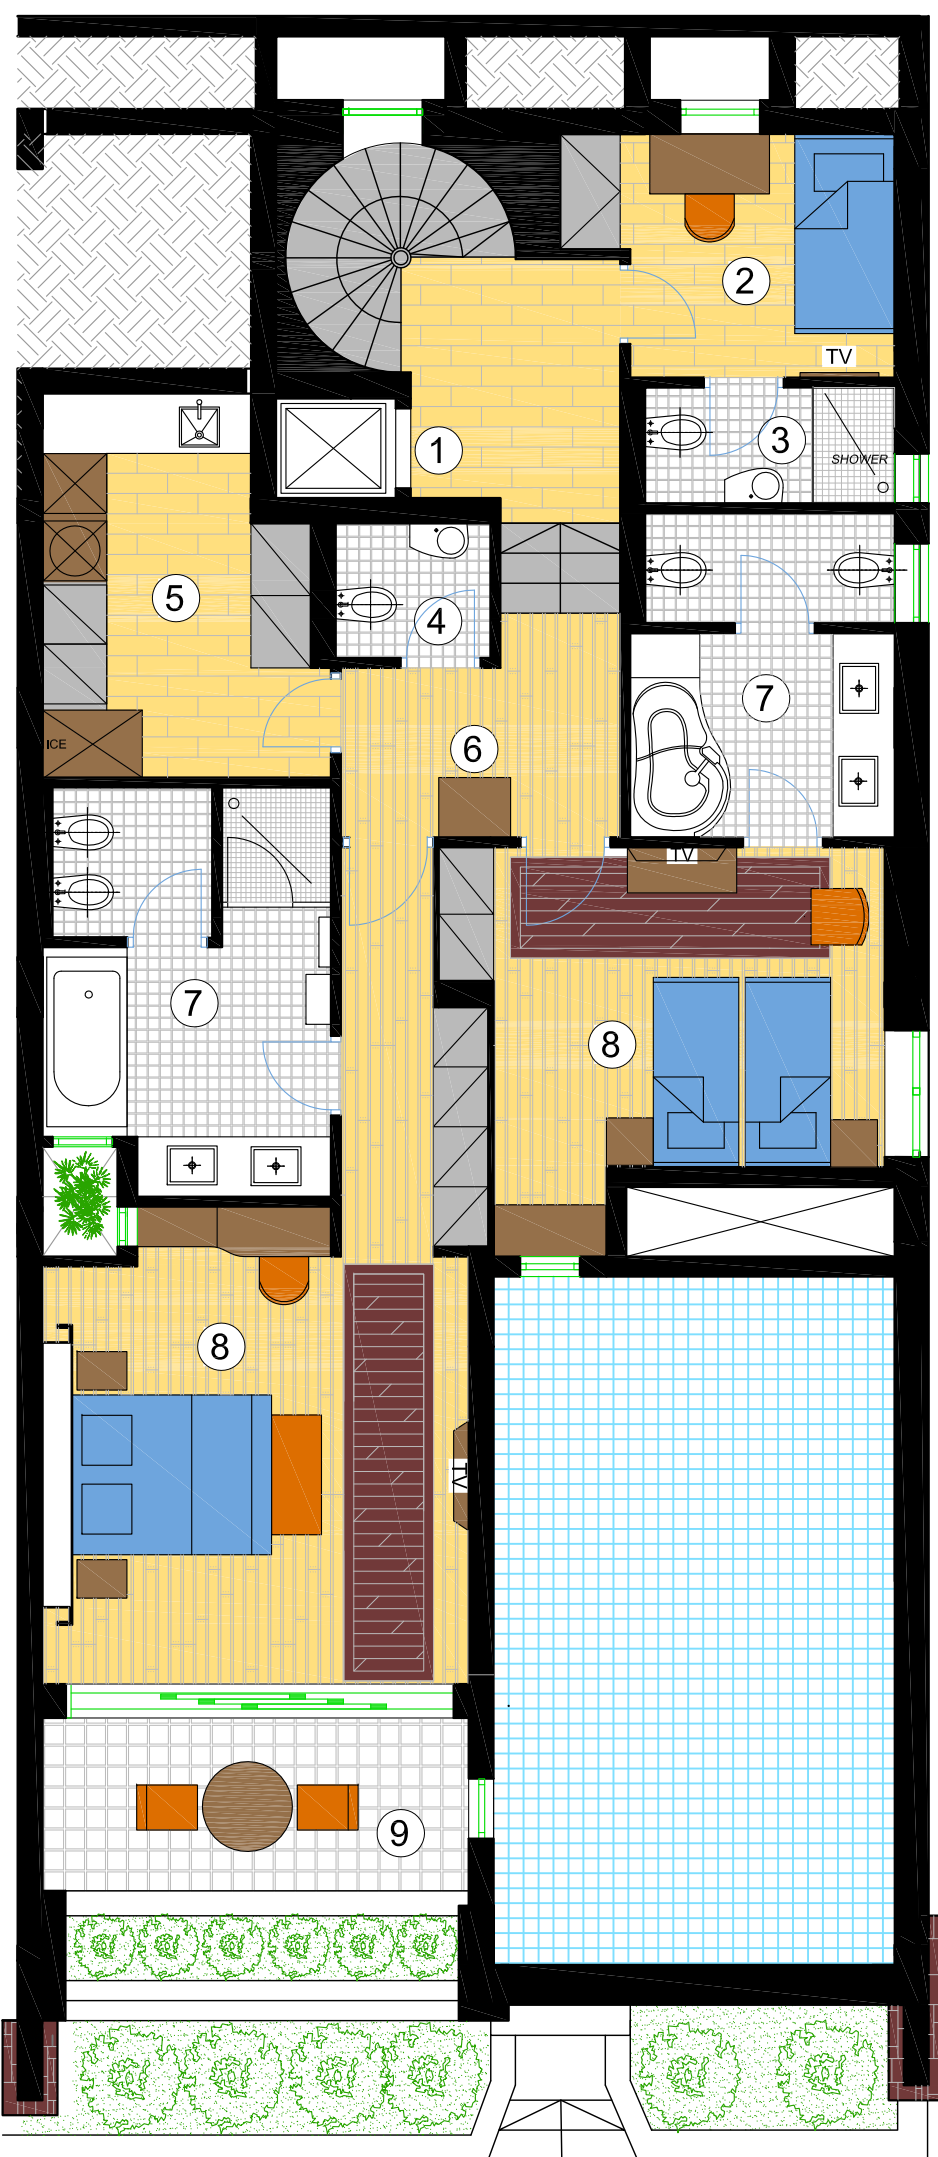

ELOUNDA PENINSULA
DIAMOND RESIDENCE - 6

5+1 BEDROOM VILLA
with PRIVATE POOLS

(SECOND FLOOR)

- 1. ELEVATOR
- 2. SERVICE BEDROOM
- 3. SERVICE BATHROOM
- 4. W.C.
- 5. STORAGE / LAUNDRY
- 6. MINI BAR
- 7. BATHROOM (2)
- 8. BEDROOM (2)
- 9. BALCONY

INDOOR SPACE(sec. floor): 115 m2
OUTDOOR SPACE(sec. floor): 10 m2

(FIRST FLOOR)

- 1. ENTRANCE
- 2. ELEVATOR
- 3. W.C.
- 4. TREATMENT ROOM
- 5. MINI BAR
- 6. GYM / SPA / RELAXATION
- 7. BATHROOM
- 8. BEDROOM
- 9. INDOOR PRIVATE SWIM. POOL (heated)

INDOOR SPACE(first floor): 160 m2
OUTDOOR SPACE(first floor): 0 m2

TOTAL INDOOR SPACE: 425 m2
TOTAL OUTDOOR SPACE: 115 m2

ELOUNDA PENINSULA
DIAMOND RESIDENCE - 6

5+1 BEDROOM VILLA
with PRIVATE POOLS

(FOURTH FLOOR)

- 1. ELEVATOR
- 2. MINI BAR
- 3. BATHROOM (2)
- 4. BEDROOM
- 5. MASTER BEDROOM
- 6. BALCONY

INDOOR SPACE(fourth floor): 75 m2
OUTDOOR SPACE(fourth floor): 20 m2

(THIRD FLOOR)

- 1. ENTRANCE
- 2. ELEVATOR
- 3. OFFICE / STUDY AREA
- 4. KITCHEN
- 5. BAR
- 6. FIREPLACE
- 7. DINING ROOM
- 8. LIVING ROOM
- 9. VERANDAH
- 10. OUTDOOR SHOWER
- 11. HOT TUB
- 12. PRIVATE SWIM. POOL (heated)