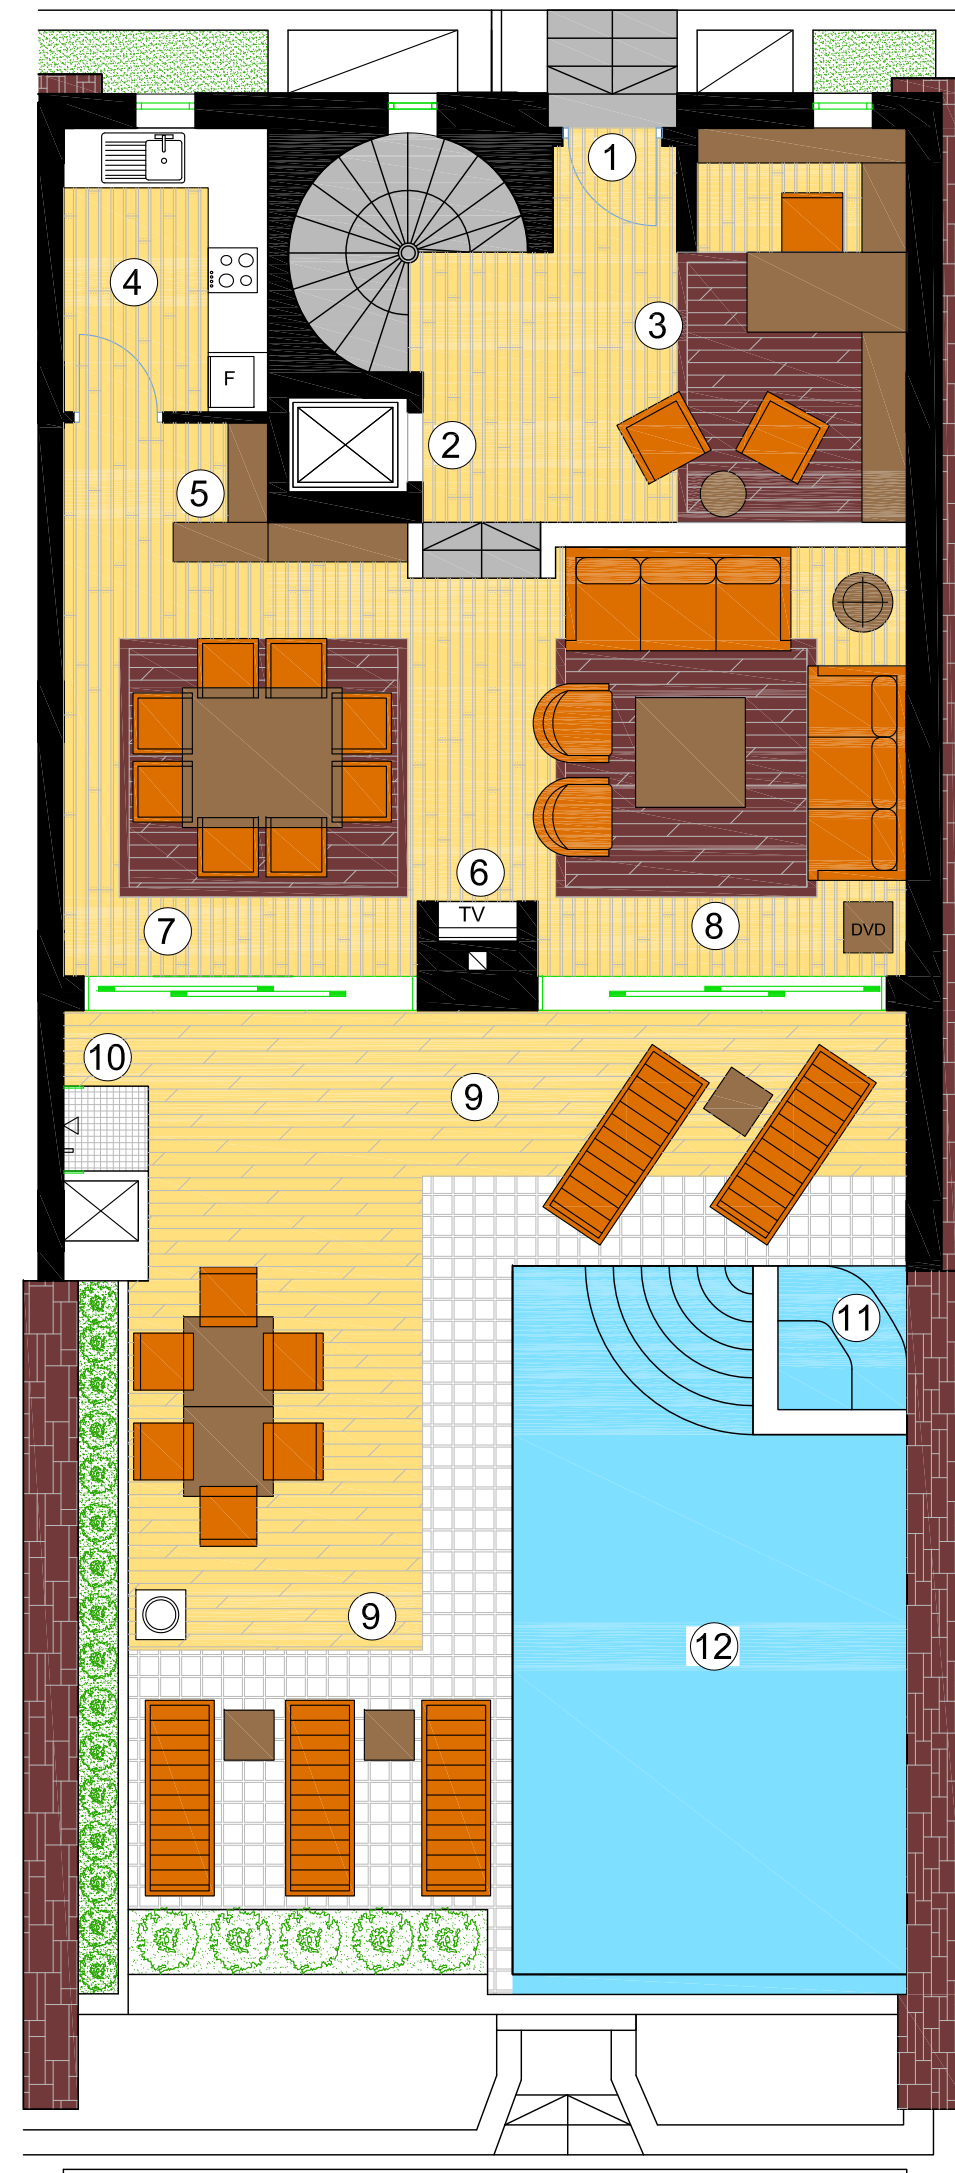

ELOUNDA PENINSULA
DIAMOND RESIDENCE - 6

5+1 BEDROOM VILLA
with PRIVATE POOLS

(SECOND FLOOR)

- 1. ELEVATOR
- 2. SERVICE BEDROOM
- 3. SERVICE BATHROOM
- 4. W.C.
- 5. STORAGE / LAUNDRY
- 6. MINI BAR
- 7. BATHROOM (2)
- 8. BEDROOM (2)
- 9. BALCONY

INDOOR SPACE(sec. floor): 115 m2
OUTDOOR SPACE(sec. floor): 10 m2

(FIRST FLOOR)

- 1. ENTRANCE
- 2. ELEVATOR
- 3. W.C.
- 4. TREATMENT ROOM
- 5. MINI BAR
- 6. GYM / SPA / RELAXATION
- 7. BATHROOM
- 8. BEDROOM
- 9. INDOOR PRIVATE SWIM. POOL (heated)

INDOOR SPACE(first floor): 160 m2
OUTDOOR SPACE(first floor): 0 m2

TOTAL INDOOR SPACE: 425 m2
TOTAL OUTDOOR SPACE: 115 m2

ELOUNDA PENINSULA
DIAMOND RESIDENCE - 6

5+1 BEDROOM VILLA
with PRIVATE POOLS

(FOURTH FLOOR)

- 1. ELEVATOR
- 2. MINI BAR
- 3. BATHROOM (2)
- 4. BEDROOM
- 5. MASTER BEDROOM
- 6. BALCONY

INDOOR SPACE(fourth floor): 75 m2
OUTDOOR SPACE(fourth floor): 20 m2

(THIRD FLOOR)

- 1. ENTRANCE
- 2. ELEVATOR
- 3. OFFICE / STUDY AREA
- 4. KITCHEN
- 5. BAR
- 6. FIREPLACE
- 7. DINING ROOM
- 8. LIVING ROOM
- 9. VERANDAH
- 10. OUTDOOR SHOWER
- 11. HOT TUB
- 12. PRIVATE SWIM. POOL (heated)