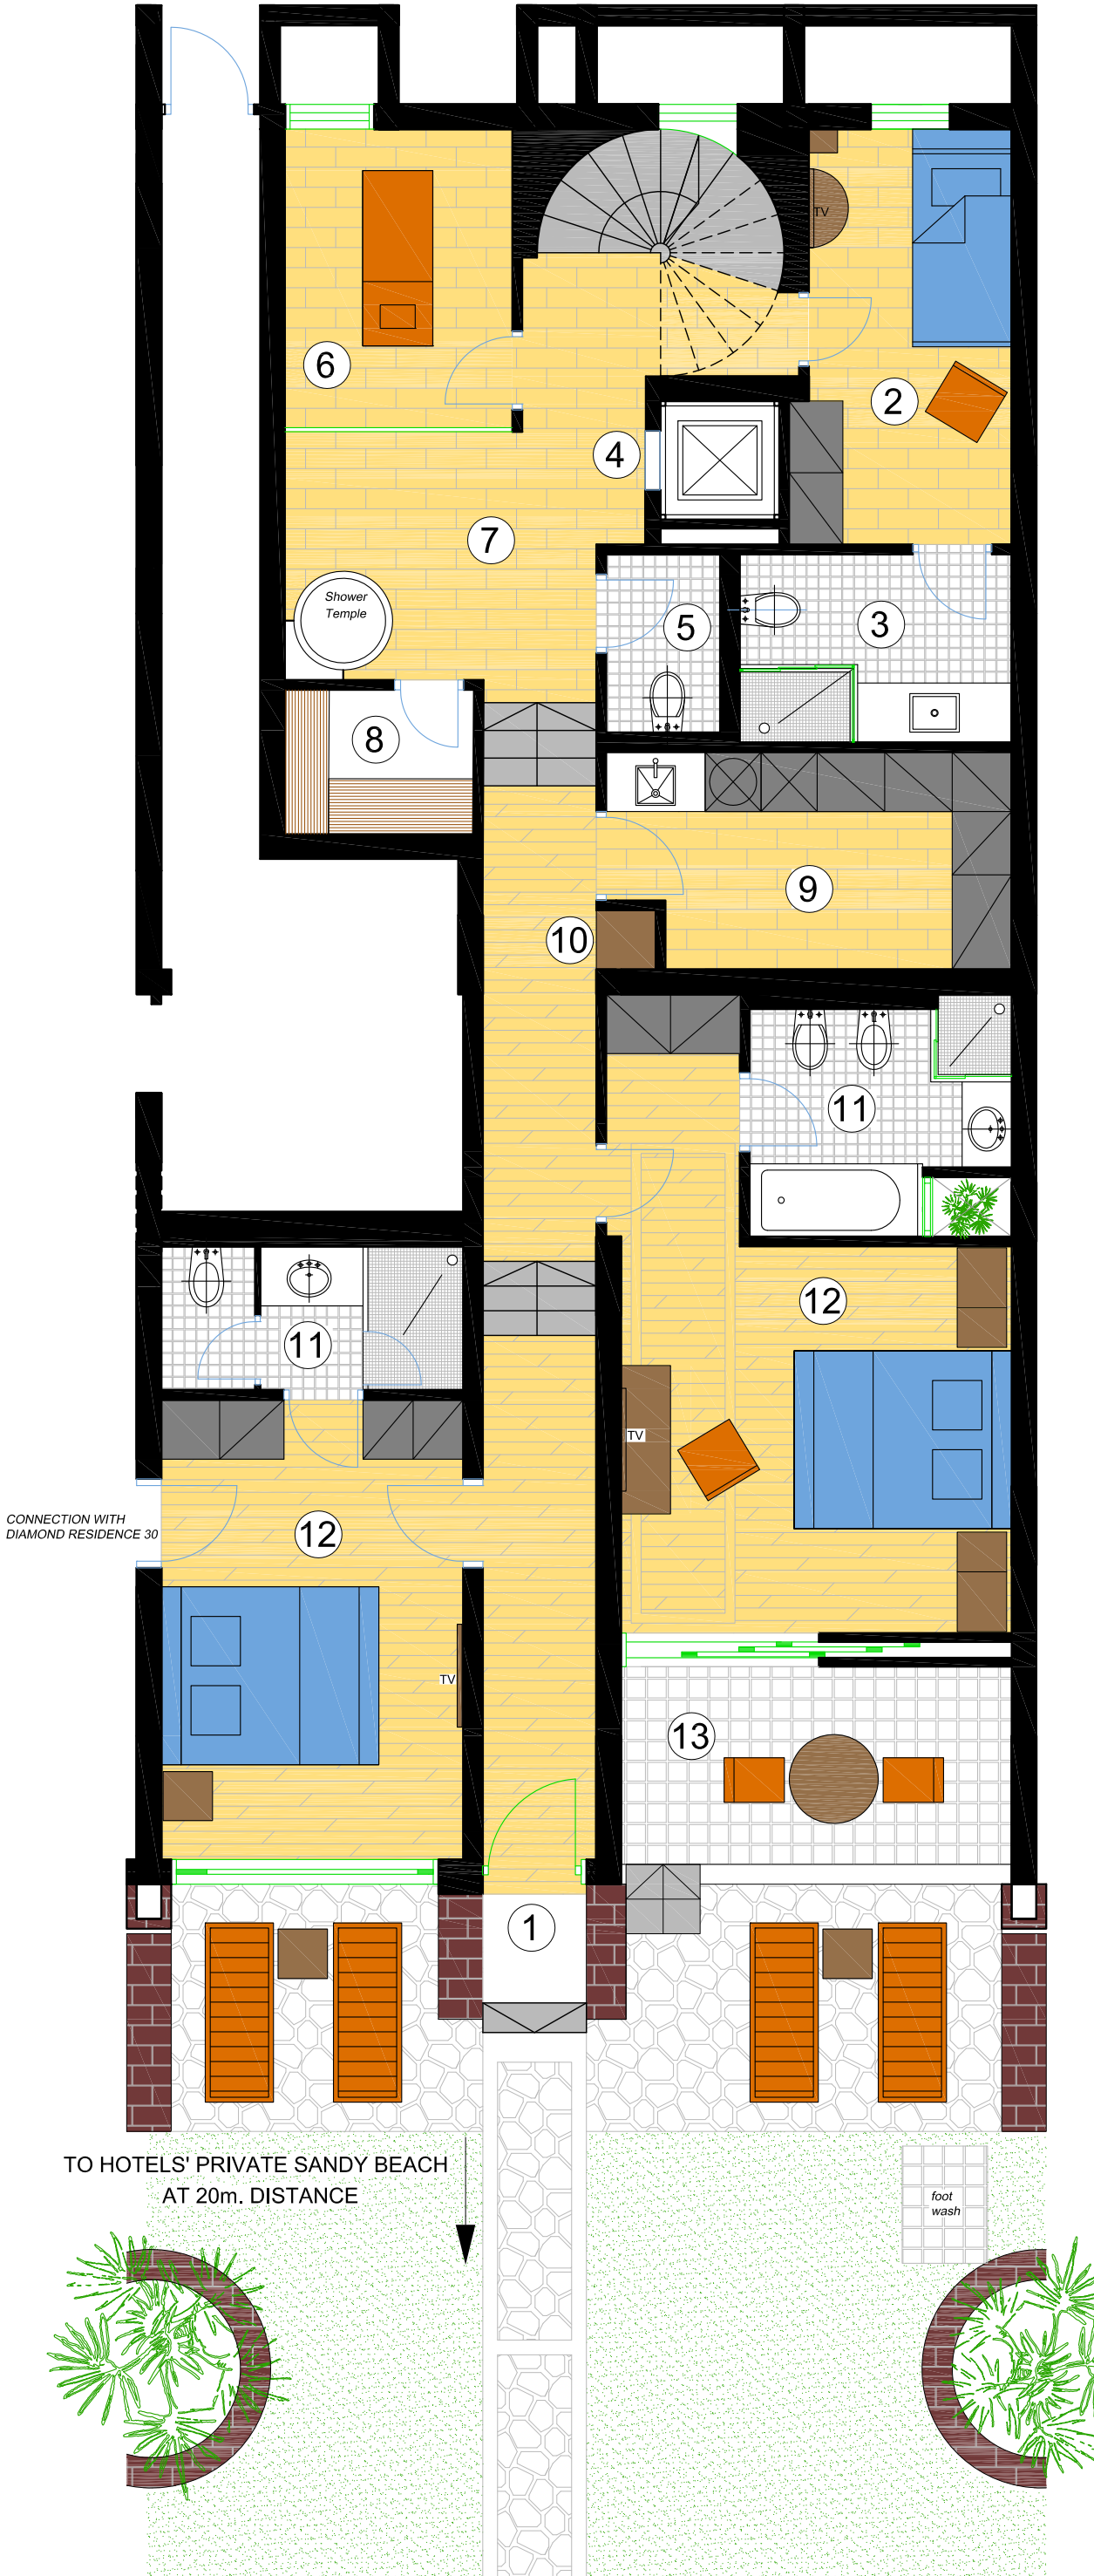

ELOUNDA PENINSULA  
DIAMOND RESIDENCE - 26

4+1 BEDROOM VILLA  
with PRIVATE POOL

(GROUND FLOOR)

1. EXIT TO THE BEACH
2. SERVICE BEDROOM
3. SERVICE BATHROOM
4. ELEVATOR
5. W.C.
6. TREATMENT ROOM
7. GYM / SPA / RELAXATION
8. SAUNA
9. STORAGE / LAUNDRY
10. MINI BAR
11. BATHROOM
12. BEDROOM
13. VERANDAH

INDOOR SPACE: 131 m<sup>2</sup>

TOTAL INDOOR SPACE: 295 m<sup>2</sup>

ELOUNDA PENINSULA  
DIAMOND RESIDENCE - 26

4+1 BEDROOM VILLA  
with PRIVATE POOL

(ENTRANCE LEVEL)

1. ENTRANCE
2. ELEVATOR
3. STUDY AREA / OFFICE
4. KITCHEN
5. BAR
6. FIREPLACE
7. DINING ROOM
8. LIVING ROOM
9. VERANDAH
10. OUTDOOR SHOWER
11. HOT TUB
12. PRIVATE SWIM. POOL  
(heated)

INDOOR SPACE: 82 m2  
OUTDOOR SPACE: 101 m2

TOTAL INDOOR SPACE: 295 m2

ELOUNDA PENINSULA  
DIAMOND RESIDENCE - 26

4+1 BEDROOM VILLA  
with PRIVATE POOL

(UPPER FLOOR)

1. ELEVATOR
2. BATHROOM
3. BEDROOM
4. MASTER BATHROOM
5. MASTER BEDROOM
6. BALCONY

INDOOR SPACE: 82 m<sup>2</sup>

TOTAL INDOOR SPACE: 295 m<sup>2</sup>