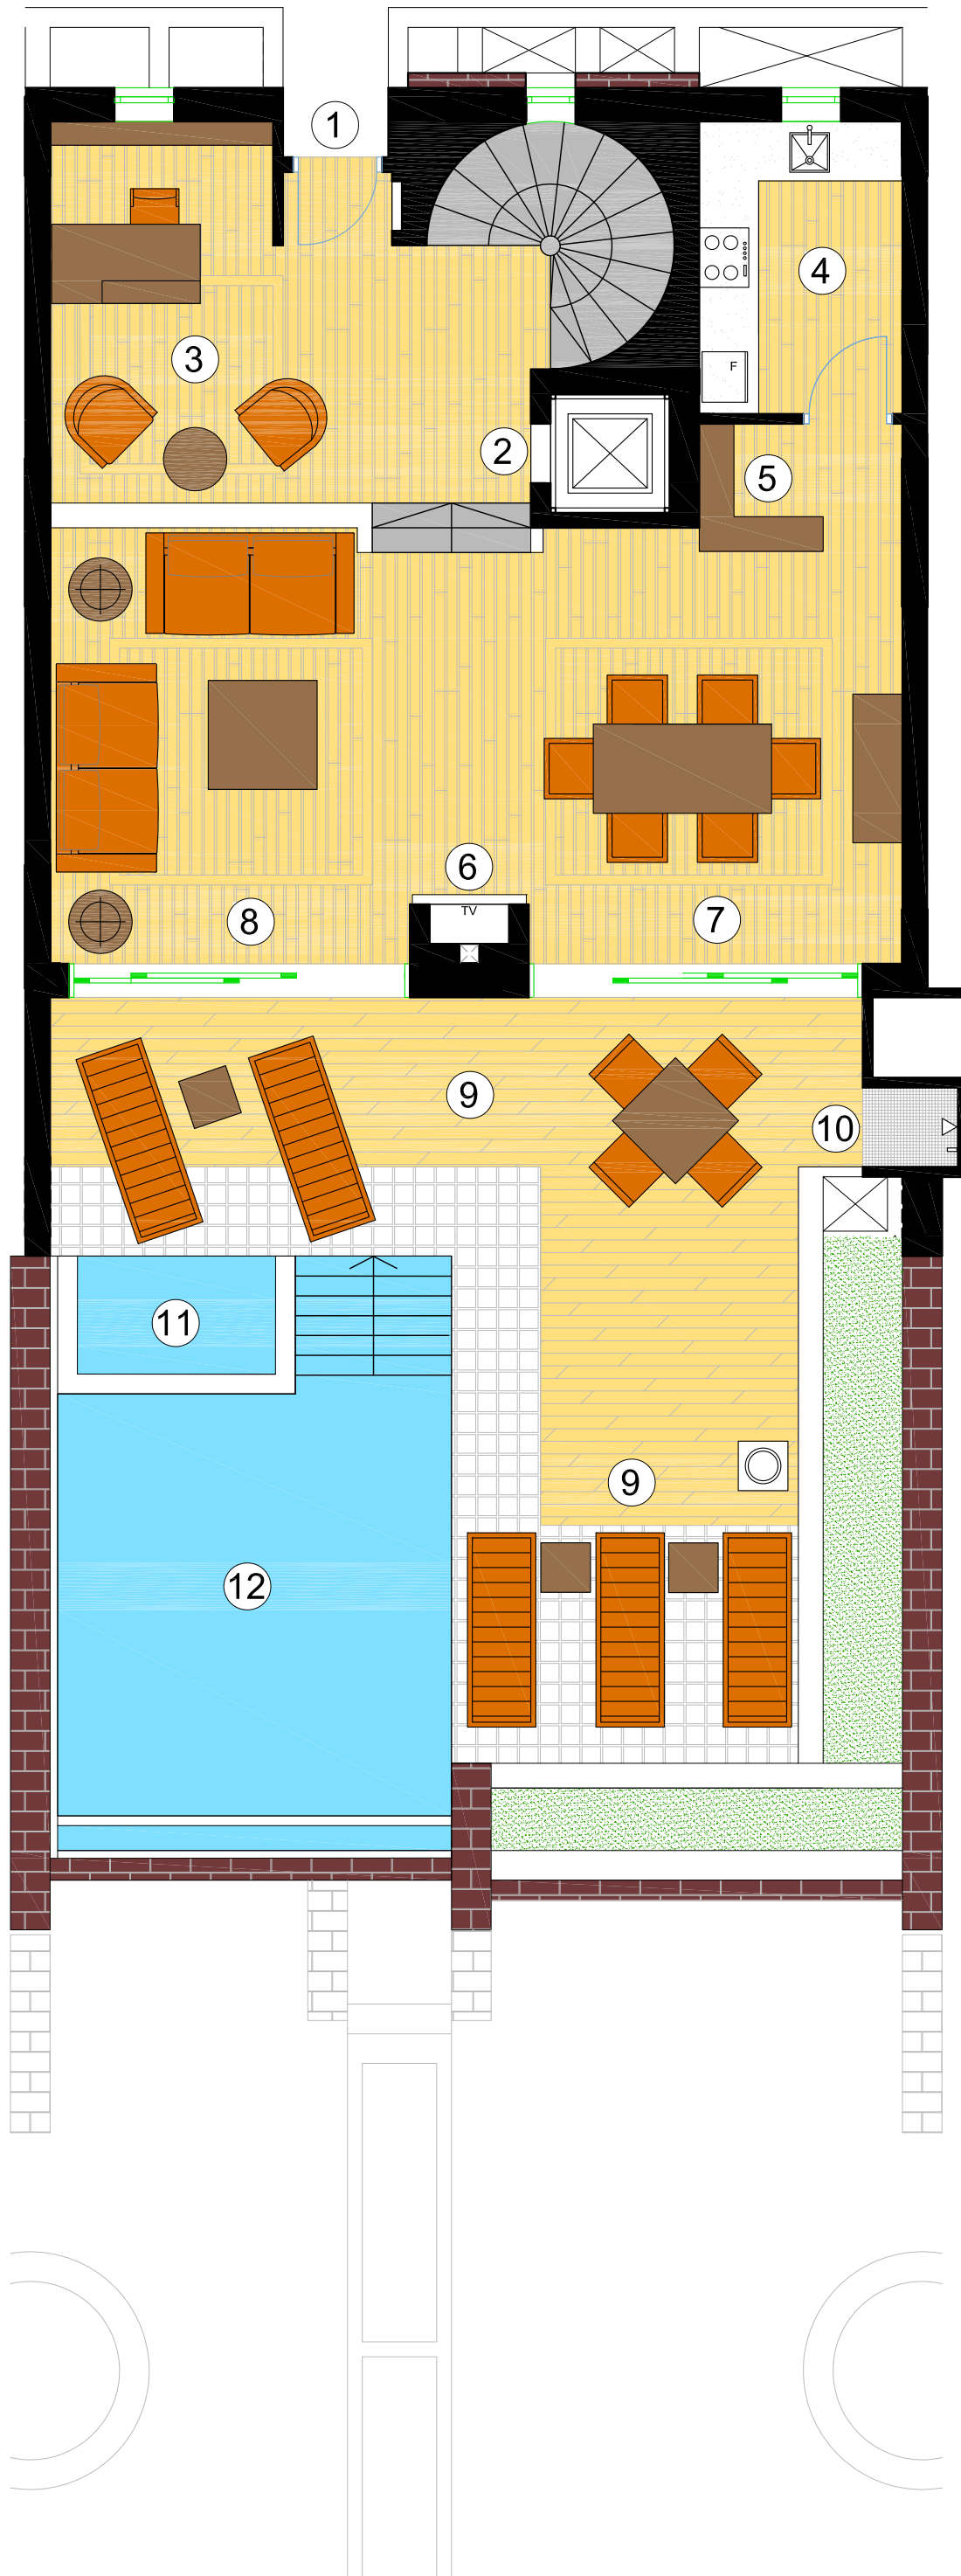

ELOUNDA PENINSULA  
DIAMOND RESIDENCE - 26

4+1 BEDROOM VILLA  
with PRIVATE POOL

(GROUND FLOOR)

1. EXIT TO THE BEACH
2. SERVICE BEDROOM
3. SERVICE BATHROOM
4. ELEVATOR
5. W.C.
6. TREATMENT ROOM
7. GYM / SPA / RELAXATION
8. SAUNA
9. STORAGE / LAUNDRY
10. MINI BAR
11. BATHROOM
12. BEDROOM
13. VERANDAH

INDOOR SPACE: 131 m<sup>2</sup>

TOTAL INDOOR SPACE: 295 m<sup>2</sup>

ELOUNDA PENINSULA  
DIAMOND RESIDENCE - 26

4+1 BEDROOM VILLA  
with PRIVATE POOL

(ENTRANCE LEVEL)

1. ENTRANCE
2. ELEVATOR
3. STUDY AREA / OFFICE
4. KITCHEN
5. BAR
6. FIREPLACE
7. DINING ROOM
8. LIVING ROOM
9. VERANDAH
10. OUTDOOR SHOWER
11. HOT TUB
12. PRIVATE SWIM. POOL  
(heated)

INDOOR SPACE: 82 m2  
OUTDOOR SPACE: 101 m2

TOTAL INDOOR SPACE: 295 m2

ELOUNDA PENINSULA  
DIAMOND RESIDENCE - 26

4+1 BEDROOM VILLA  
with PRIVATE POOL

(UPPER FLOOR)

1. ELEVATOR
2. BATHROOM
3. BEDROOM
4. MASTER BATHROOM
5. MASTER BEDROOM
6. BALCONY

INDOOR SPACE: 82 m<sup>2</sup>

TOTAL INDOOR SPACE: 295 m<sup>2</sup>