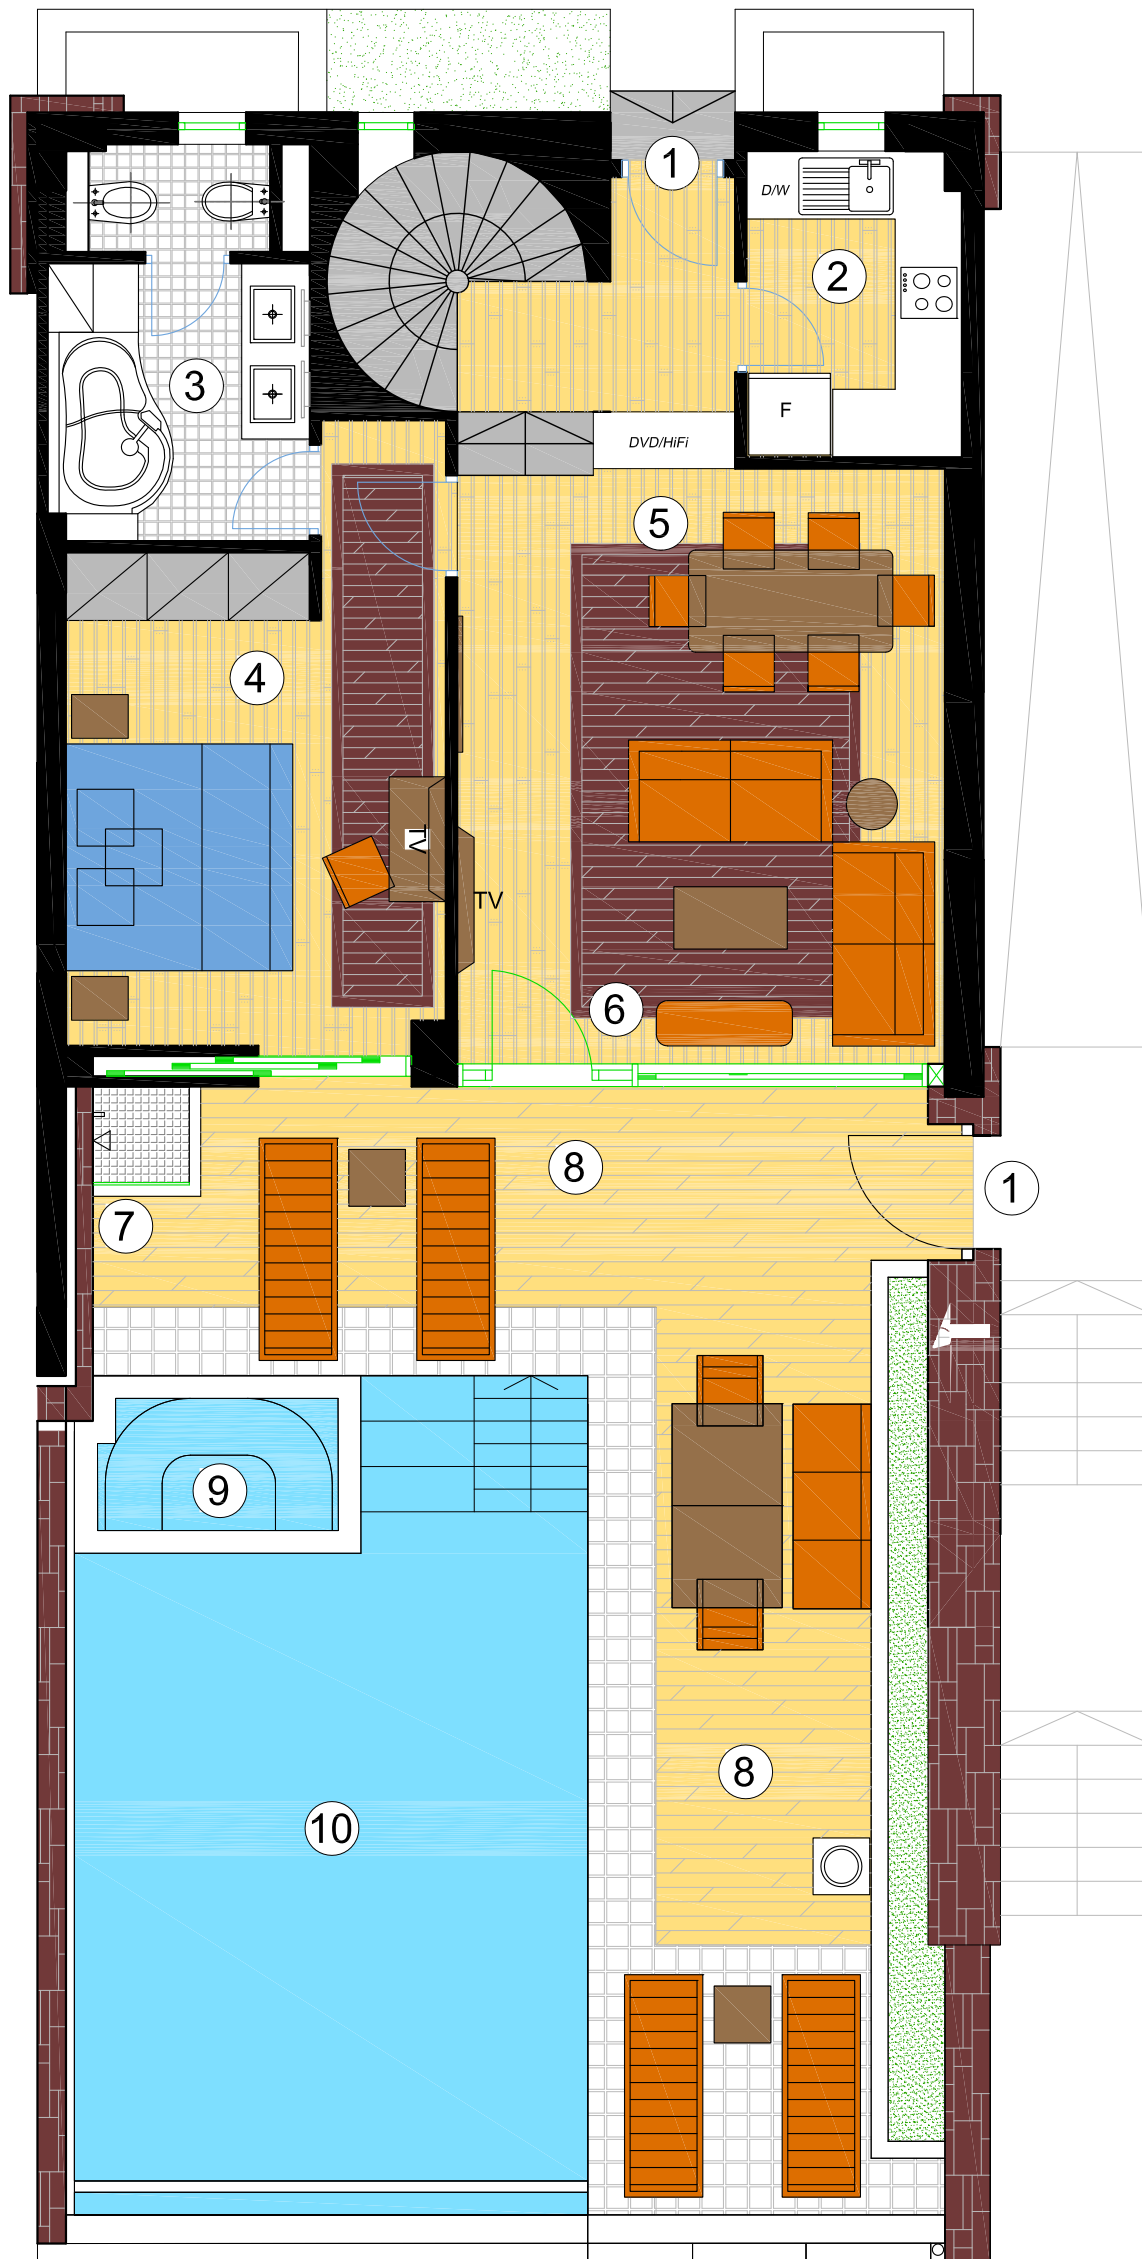

ELOUNDA PENINSULA
DIAMOND RESIDENCE - 21

4+1 BEDROOM VILLA
with PRIVATE POOL

(FIRST FLOOR)

1. ENTRANCE / EXIT TO THE BEACH
2. SERVICE BEDROOM
3. SERVICE BATHROOM
4. W.C.
5. DRESSING AREA
6. BATHROOM
7. BEDROOM
8. SAUNA
9. STORAGE / LAUNDRY
10. GYM / SPA

INDOOR SPACE(first floor): 105 m²
OUTDOOR SPACE(first floor): 0 m²

TOTAL INDOOR SPACE: 220 m²
TOTAL OUTDOOR SPACE: 100 m²

ELOUNDA PENINSULA
DIAMOND RESIDENCE - 21

4+1 BEDROOM VILLA
with PRIVATE POOL

(SECOND FLOOR)

1. ENTRANCE
2. KITCHEN
3. BATHROOM
4. BEDROOM
5. DINING AREA
6. LIVING ROOM
7. OUTDOOR SHOWER
8. VERANDAH
9. HOT TUB
10. PRIVATE SWIM. POOL
(heated)

INDOOR SPACE(second floor): 70 m2
OUTDOOR SPACE(second floor): 85 m2

TOTAL INDOOR SPACE: 220 m2
TOTAL OUTDOOR SPACE: 100 m2

ELOUNDA PENINSULA
DIAMOND RESIDENCE - 21

4+1 BEDROOM VILLA
with PRIVATE POOL

(THIRD FLOOR)

1. MASTER BATHROOM
2. MASTER BEDROOM
3. BALCONY

INDOOR SPACE(third floor): 45 m²
OUTDOOR SPACE(third floor): 15 m²