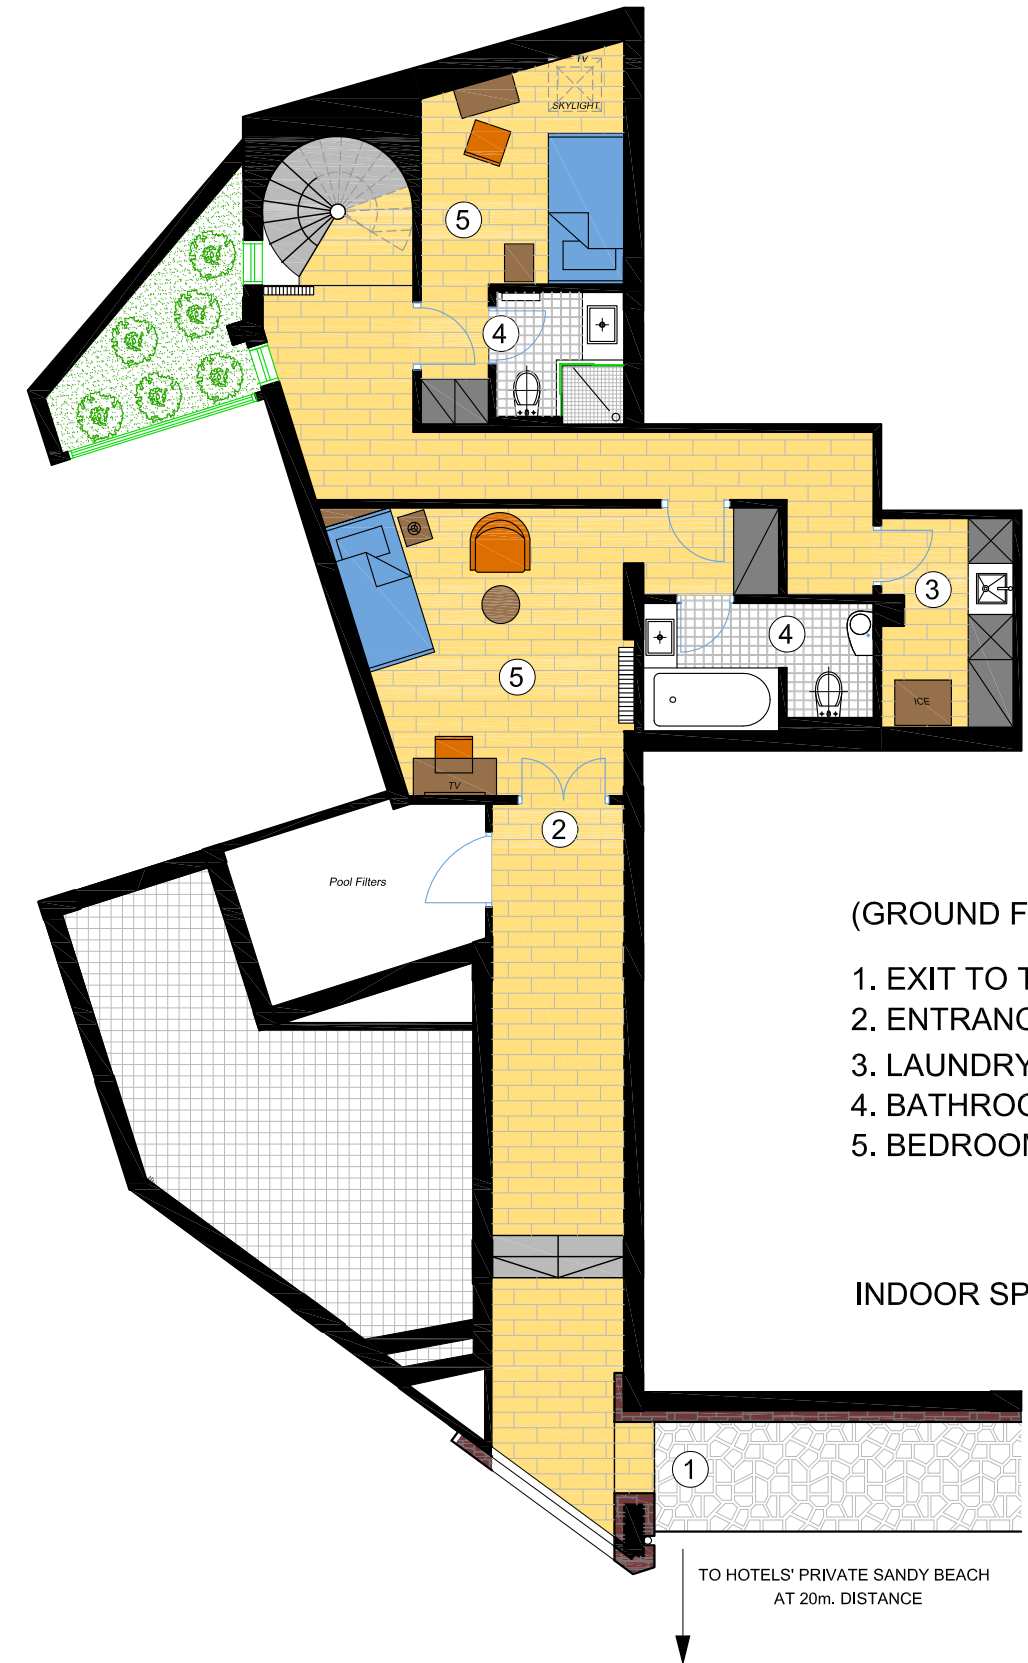

ELOUNDA PENINSULA
DIAMOND RESIDENCE - 20

2+2 BEDROOM VILLA
with PRIVATE POOL

(ENTRANCE LEVEL)

1. ENTRANCE
2. DINING AREA
3. KITCHEN
4. LIVING ROOM
5. BATHROOM
6. BEDROOM
7. MASTER BEDROOM
8. OUTDOOR SHOWER
9. VERANDAH
10. GARDEN
11. PRIVATE SWIM. POOL (heated)

INDOOR SPACE: 106 m²
OUTDOOR SPACE: 79 m²

TOTAL INDOOR SPACE: 200 m²

(GROUND FLOOR)

1. EXIT TO THE BEACH
2. ENTRANCE
3. LAUNDRY / LINEN
4. BATHROOM
5. BEDROOM

INDOOR SPACE: 94 m²

TO HOTELS' PRIVATE SANDY BEACH
AT 20m. DISTANCE