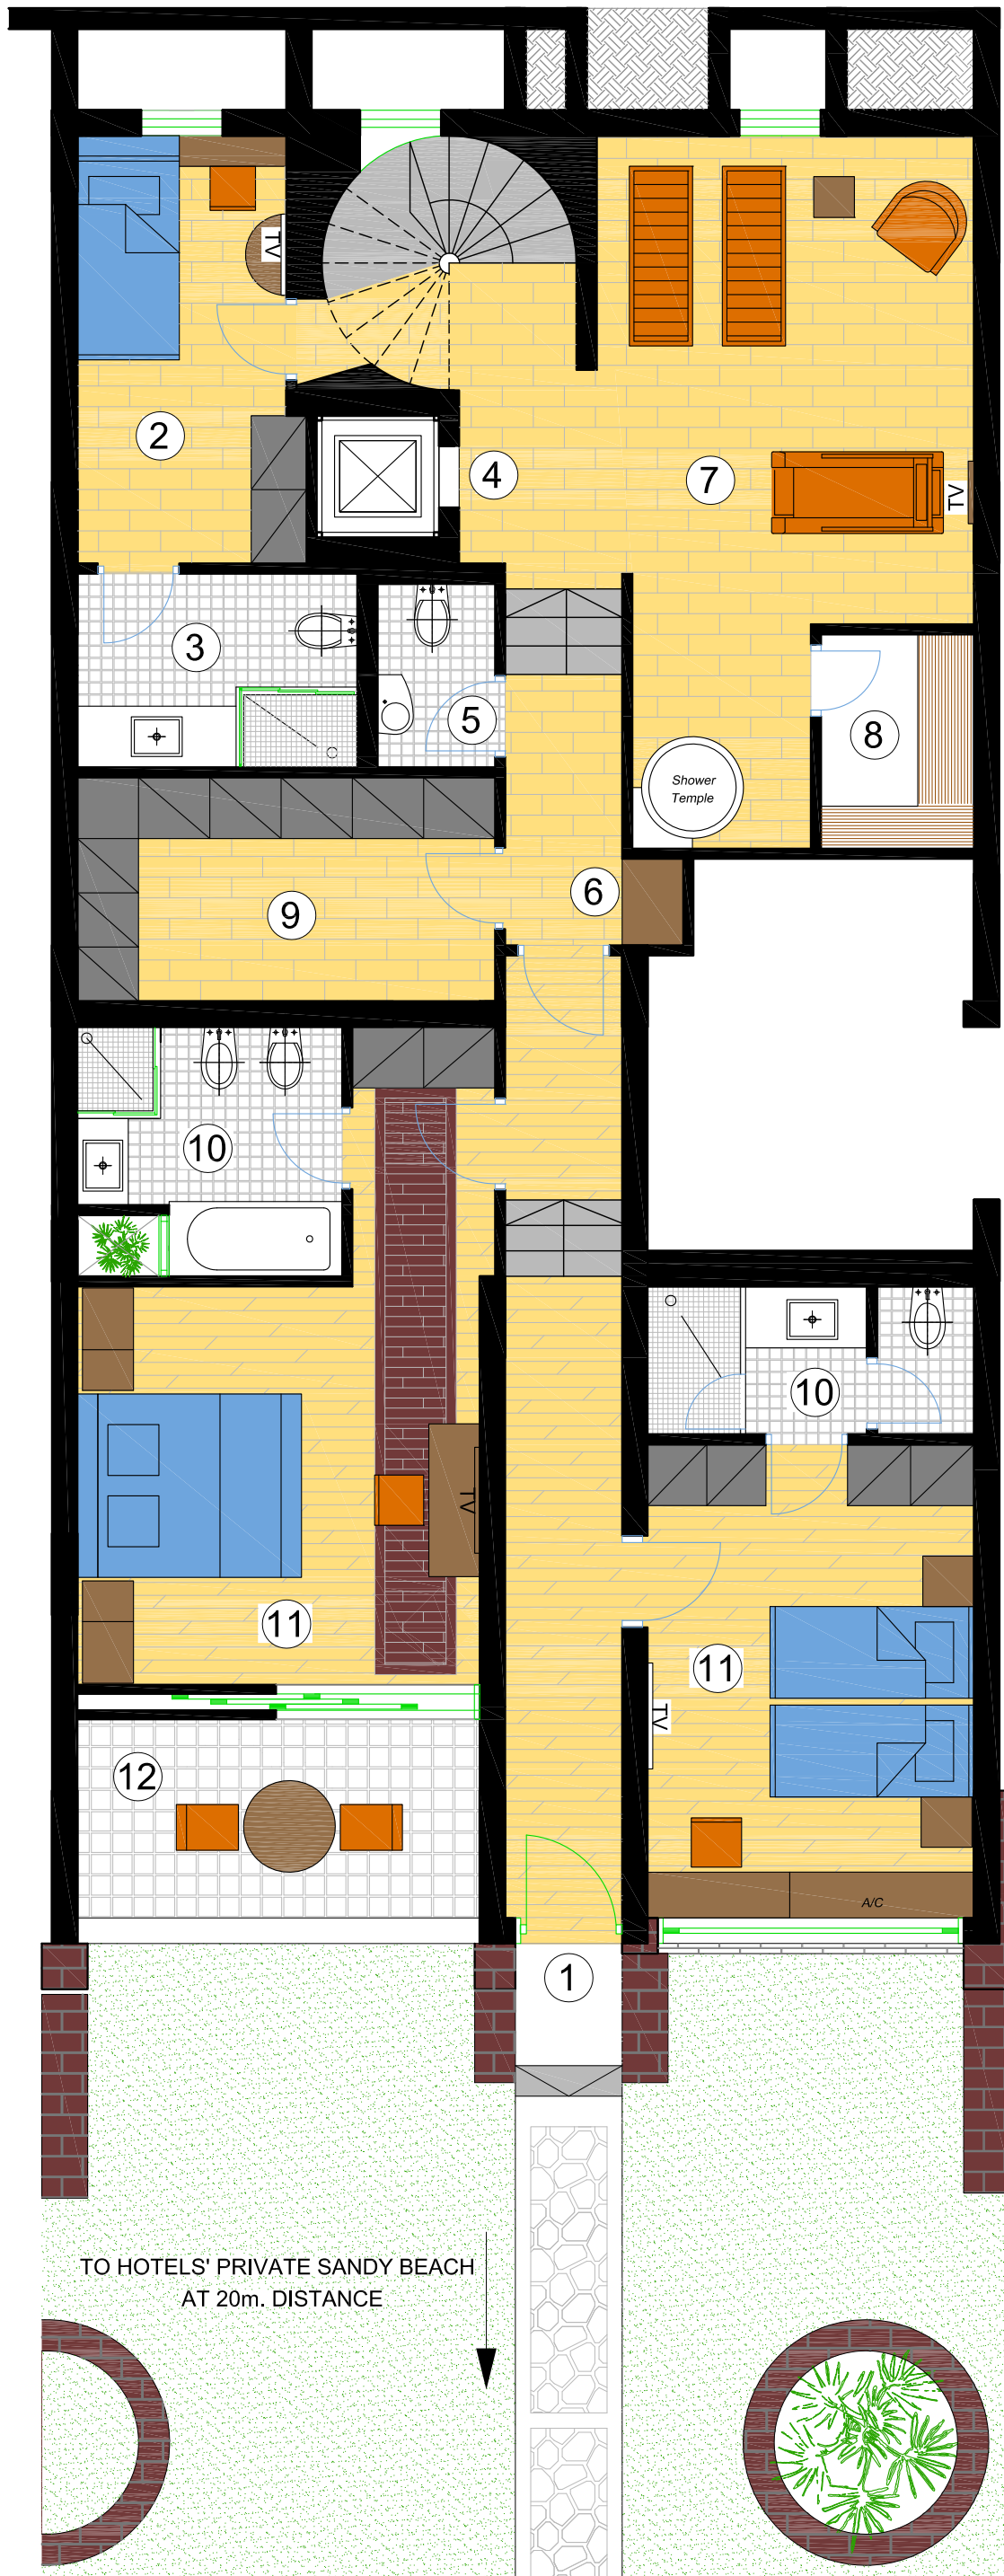

ELOUNDA PENINSULA  
DIAMOND RESIDENCE - 27

4+1 BEDROOM VILLA  
with PRIVATE POOL

(GROUND FLOOR)

1. EXIT TO THE BEACH
2. SERVICE BEDROOM
3. SERVICE BATHROOM
4. ELEVATOR
5. W.C.
6. MINI BAR
7. GYM / SPA / RELAXATION
8. SAUNA
9. STORAGE / LAUNDRY
10. BATHROOM
11. BEDROOM
12. VERANDAH

INDOOR SPACE: 155 m<sup>2</sup>

TOTAL INDOOR SPACE: 319 m<sup>2</sup>

TO HOTELS' PRIVATE SANDY BEACH  
AT 20m. DISTANCE

ELOUNDA PENINSULA  
DIAMOND RESIDENCE - 27

4+1 BEDROOM VILLA  
with PRIVATE POOL

(ENTRANCE LEVEL)

1. ENTRANCE
2. ELEVATOR
3. STUDY AREA / OFFICE
4. KITCHEN
5. BAR
6. FIREPLACE
7. DINING ROOM
8. LIVING ROOM
9. VERANDAH
10. OUTDOOR SHOWER
11. HOT TUB
12. PRIVATE SWIM. POOL  
(heated)

INDOOR SPACE: 82 m<sup>2</sup>

OUTDOOR SPACE: 83 m<sup>2</sup>

TOTAL INDOOR SPACE: 319 m<sup>2</sup>

ELOUNDA PENINSULA  
DIAMOND RESIDENCE - 27

4+1 BEDROOM VILLA  
with PRIVATE POOL

(UPPER FLOOR)

1. ELEVATOR
2. MINI BAR
3. BATHROOM
4. BEDROOM
5. MASTER BATHROOM
6. MASTER BEDROOM
7. BALCONY