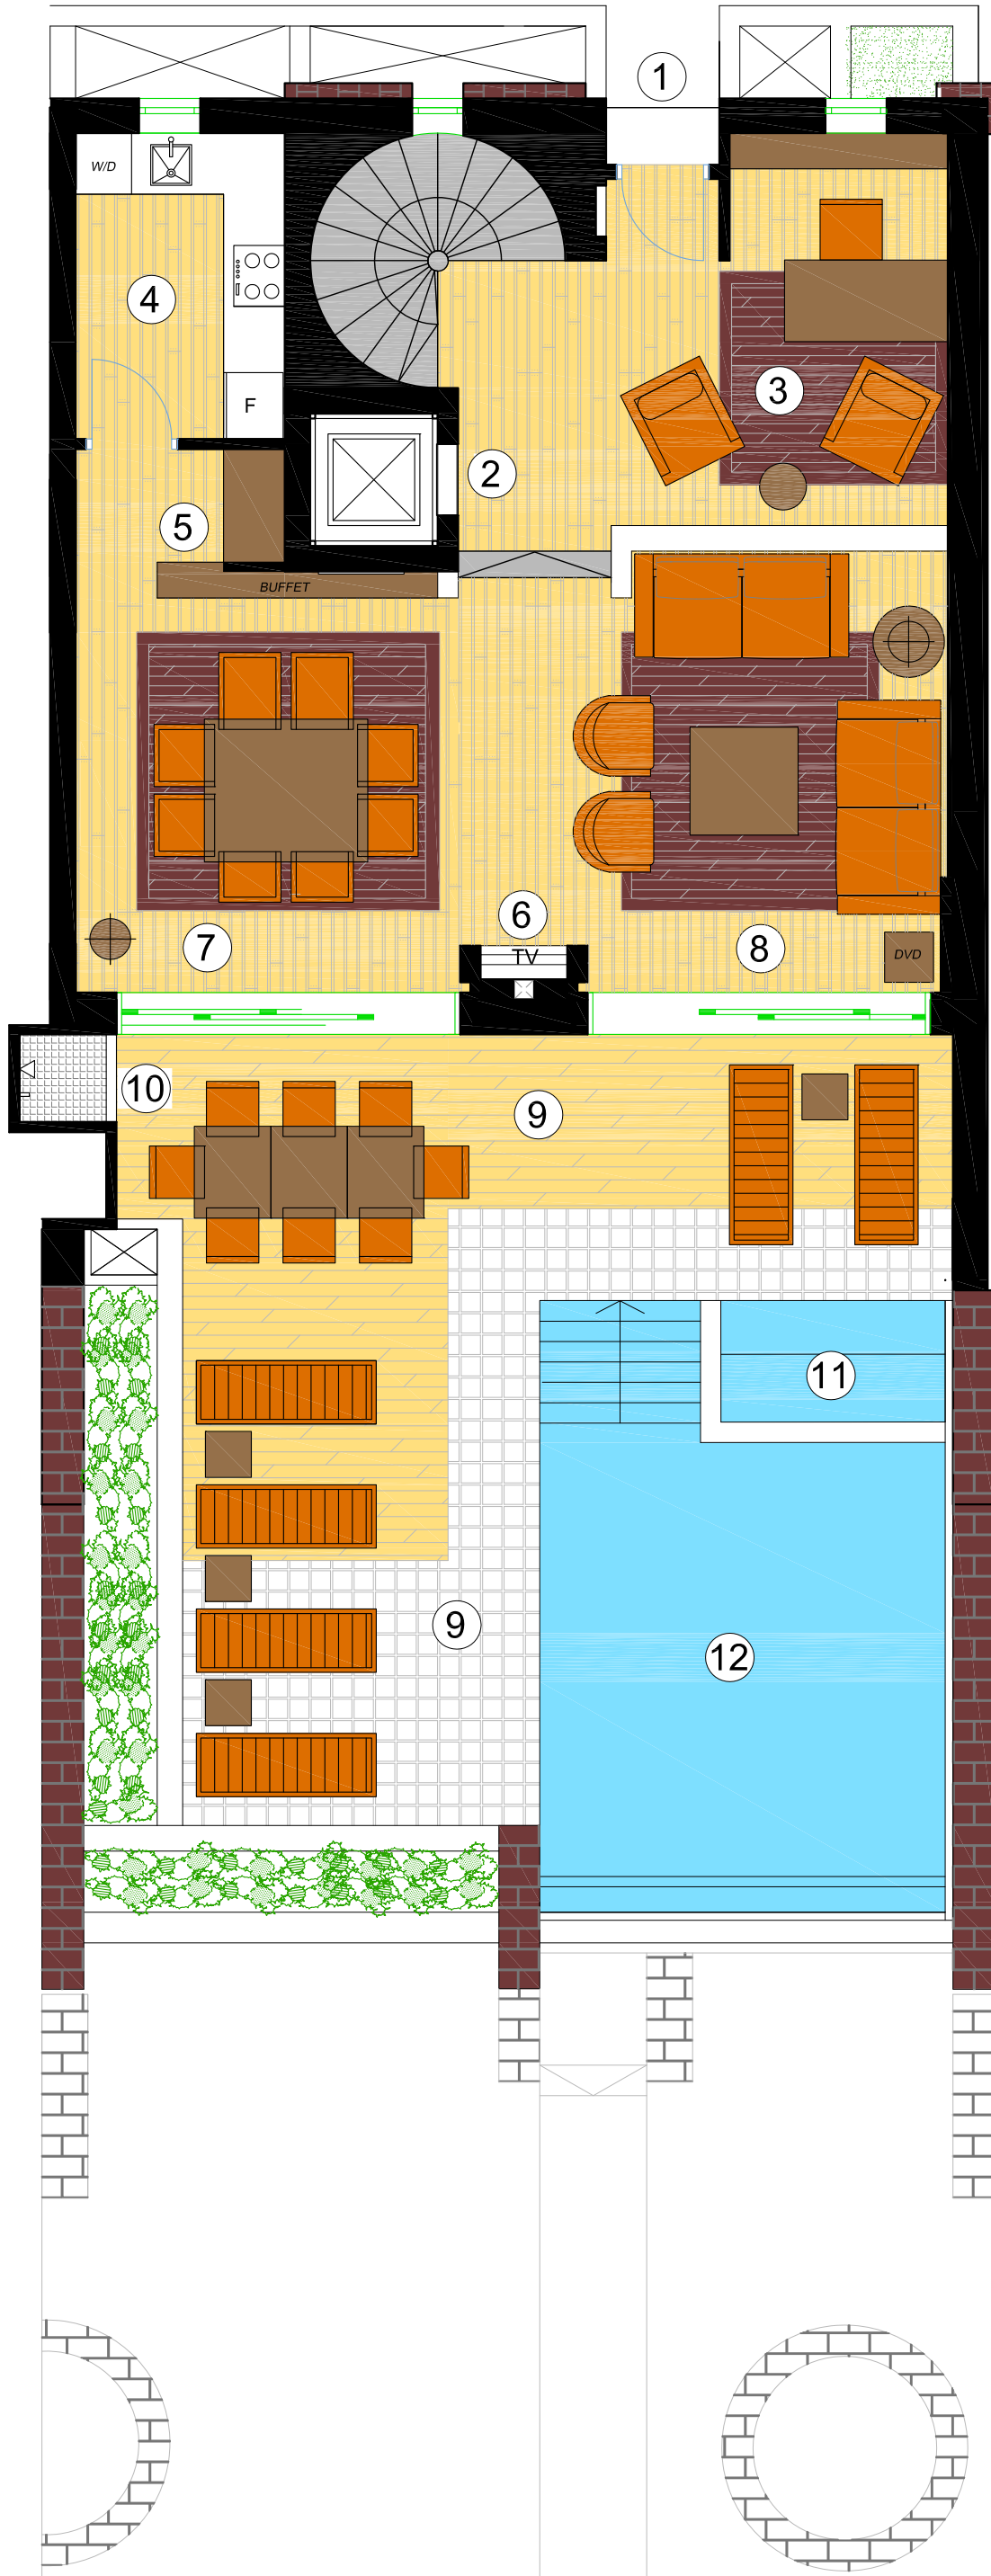

ELOUNDA PENINSULA  
DIAMOND RESIDENCE - 27

4+1 BEDROOM VILLA  
with PRIVATE POOL

(GROUND FLOOR)

1. EXIT TO THE BEACH
2. SERVICE BEDROOM
3. SERVICE BATHROOM
4. ELEVATOR
5. W.C.
6. MINI BAR
7. GYM / SPA / RELAXATION
8. SAUNA
9. STORAGE / LAUNDRY
10. BATHROOM
11. BEDROOM
12. VERANDAH

INDOOR SPACE: 155 m<sup>2</sup>

TOTAL INDOOR SPACE: 319 m<sup>2</sup>

TO HOTELS' PRIVATE SANDY BEACH  
AT 20m. DISTANCE

ELOUNDA PENINSULA  
DIAMOND RESIDENCE - 27

4+1 BEDROOM VILLA  
with PRIVATE POOL

(ENTRANCE LEVEL)

1. ENTRANCE
2. ELEVATOR
3. STUDY AREA / OFFICE
4. KITCHEN
5. BAR
6. FIREPLACE
7. DINING ROOM
8. LIVING ROOM
9. VERANDAH
10. OUTDOOR SHOWER
11. HOT TUB
12. PRIVATE SWIM. POOL  
(heated)

INDOOR SPACE: 82 m<sup>2</sup>

OUTDOOR SPACE: 83 m<sup>2</sup>

TOTAL INDOOR SPACE: 319 m<sup>2</sup>

ELOUNDA PENINSULA  
DIAMOND RESIDENCE - 27

4+1 BEDROOM VILLA  
with PRIVATE POOL

(UPPER FLOOR)

1. ELEVATOR
2. MINI BAR
3. BATHROOM
4. BEDROOM
5. MASTER BATHROOM
6. MASTER BEDROOM
7. BALCONY